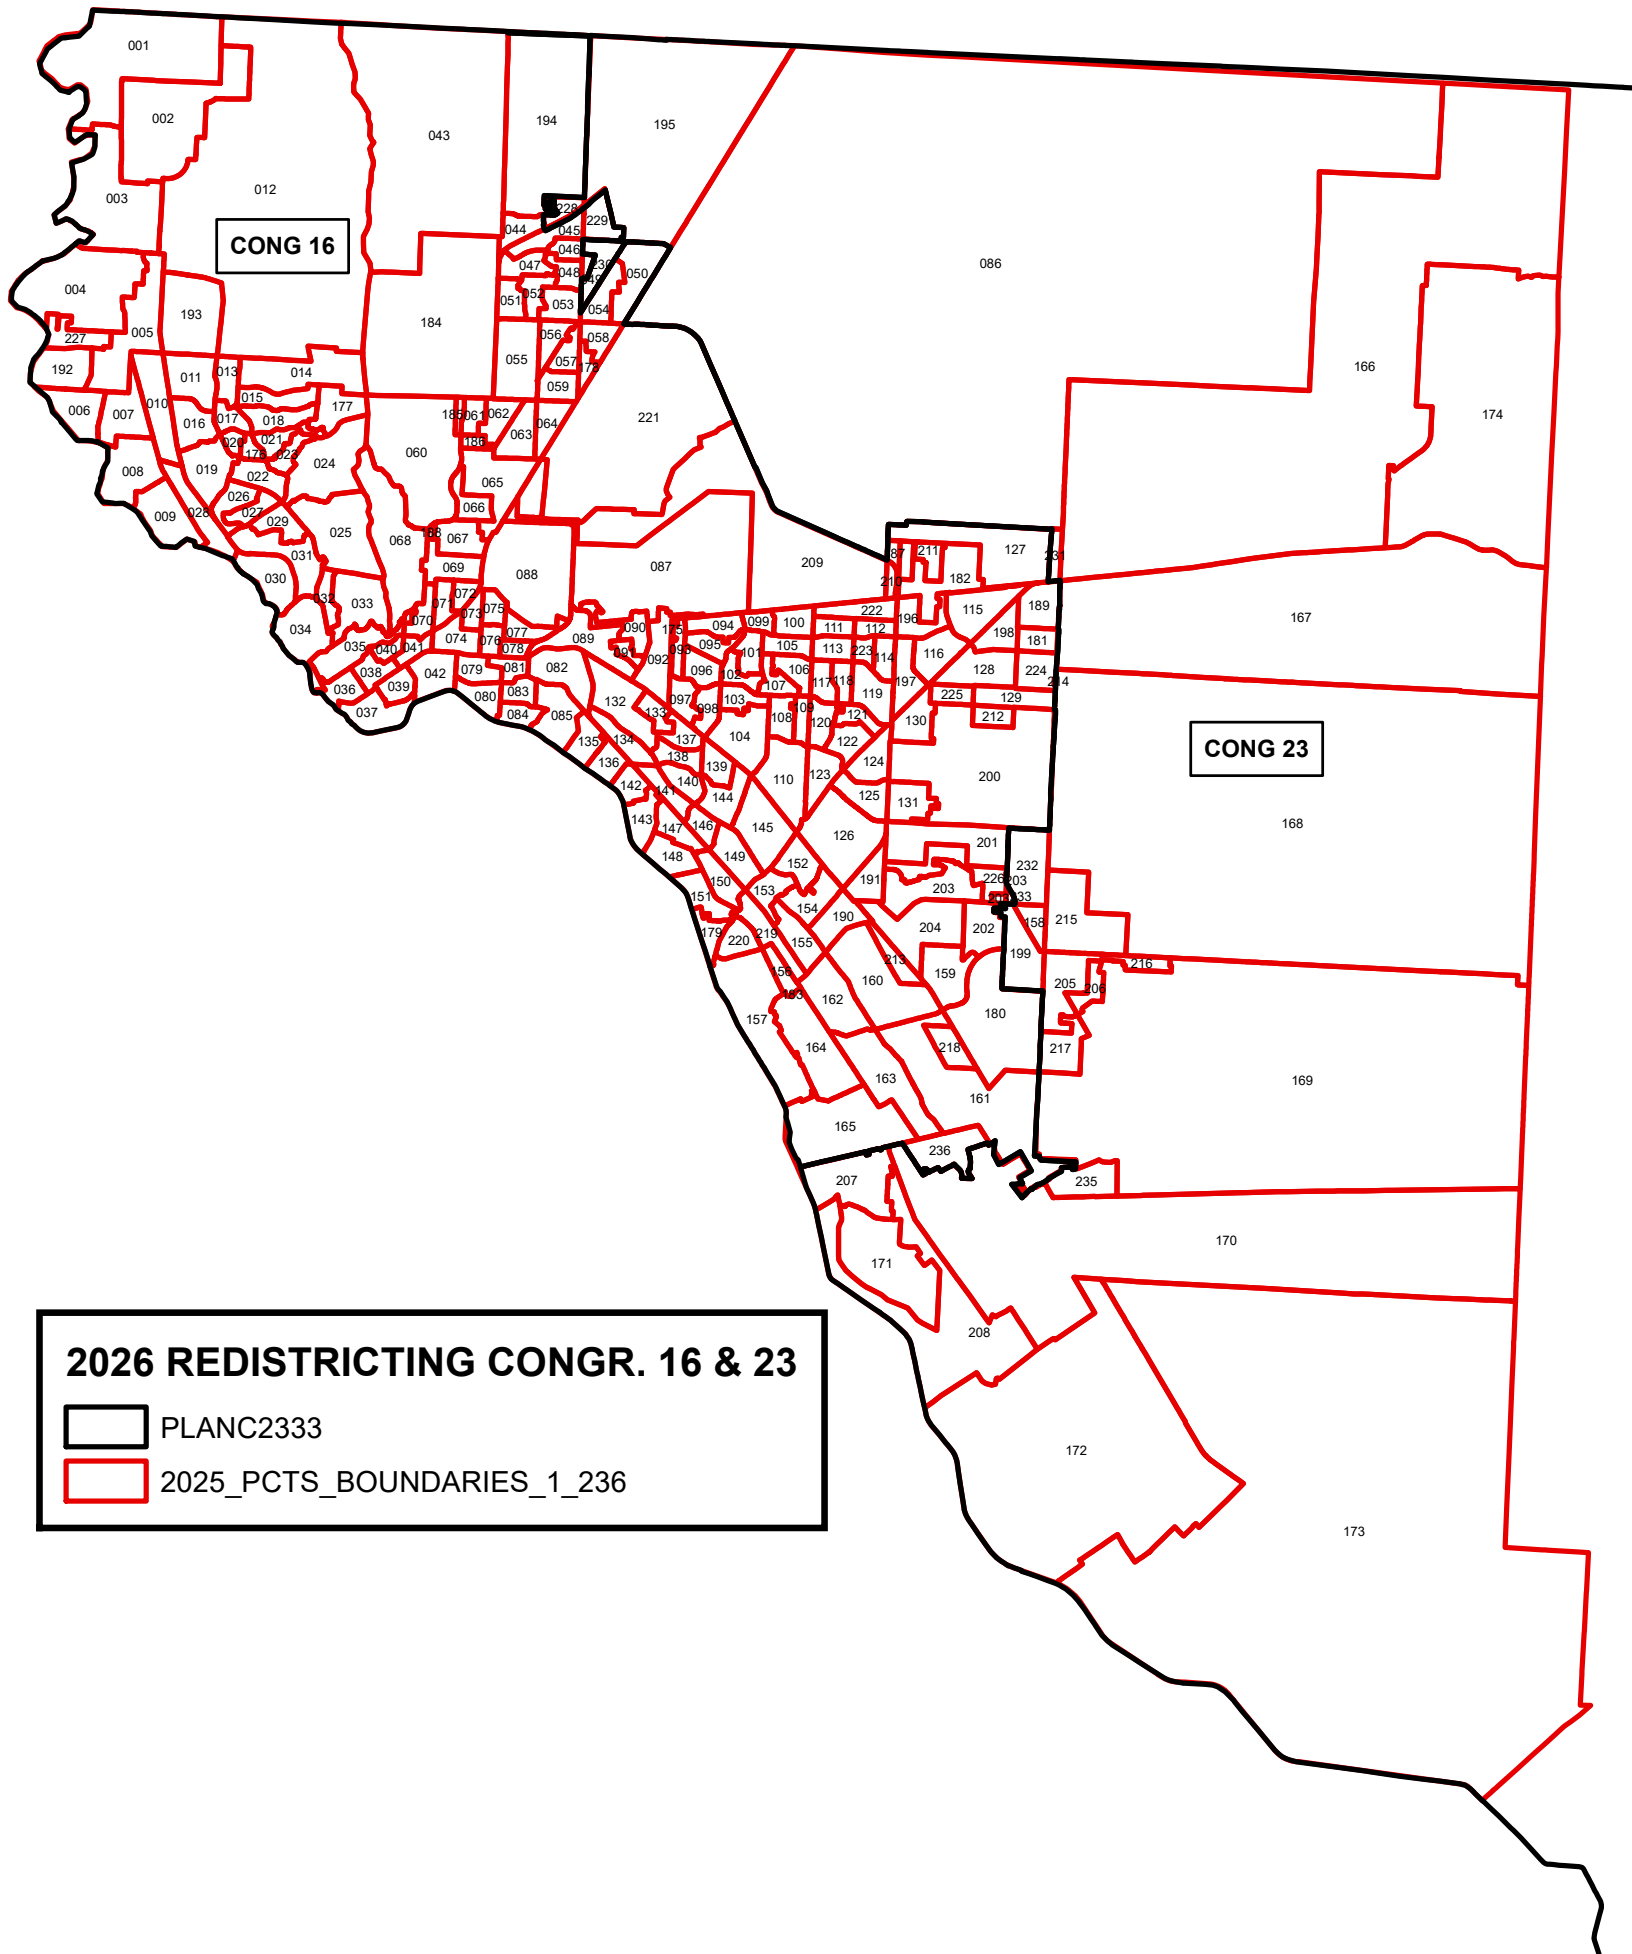

PLAN C2333 CONGRESSIONAL DISTRICTS 16 & 23

CONG 16

CONG 23

2026 REDISTRICTING CONGR. 16 & 23

- PLAN C2333
- 2025_PCTS_BOUNDARIES_1_236