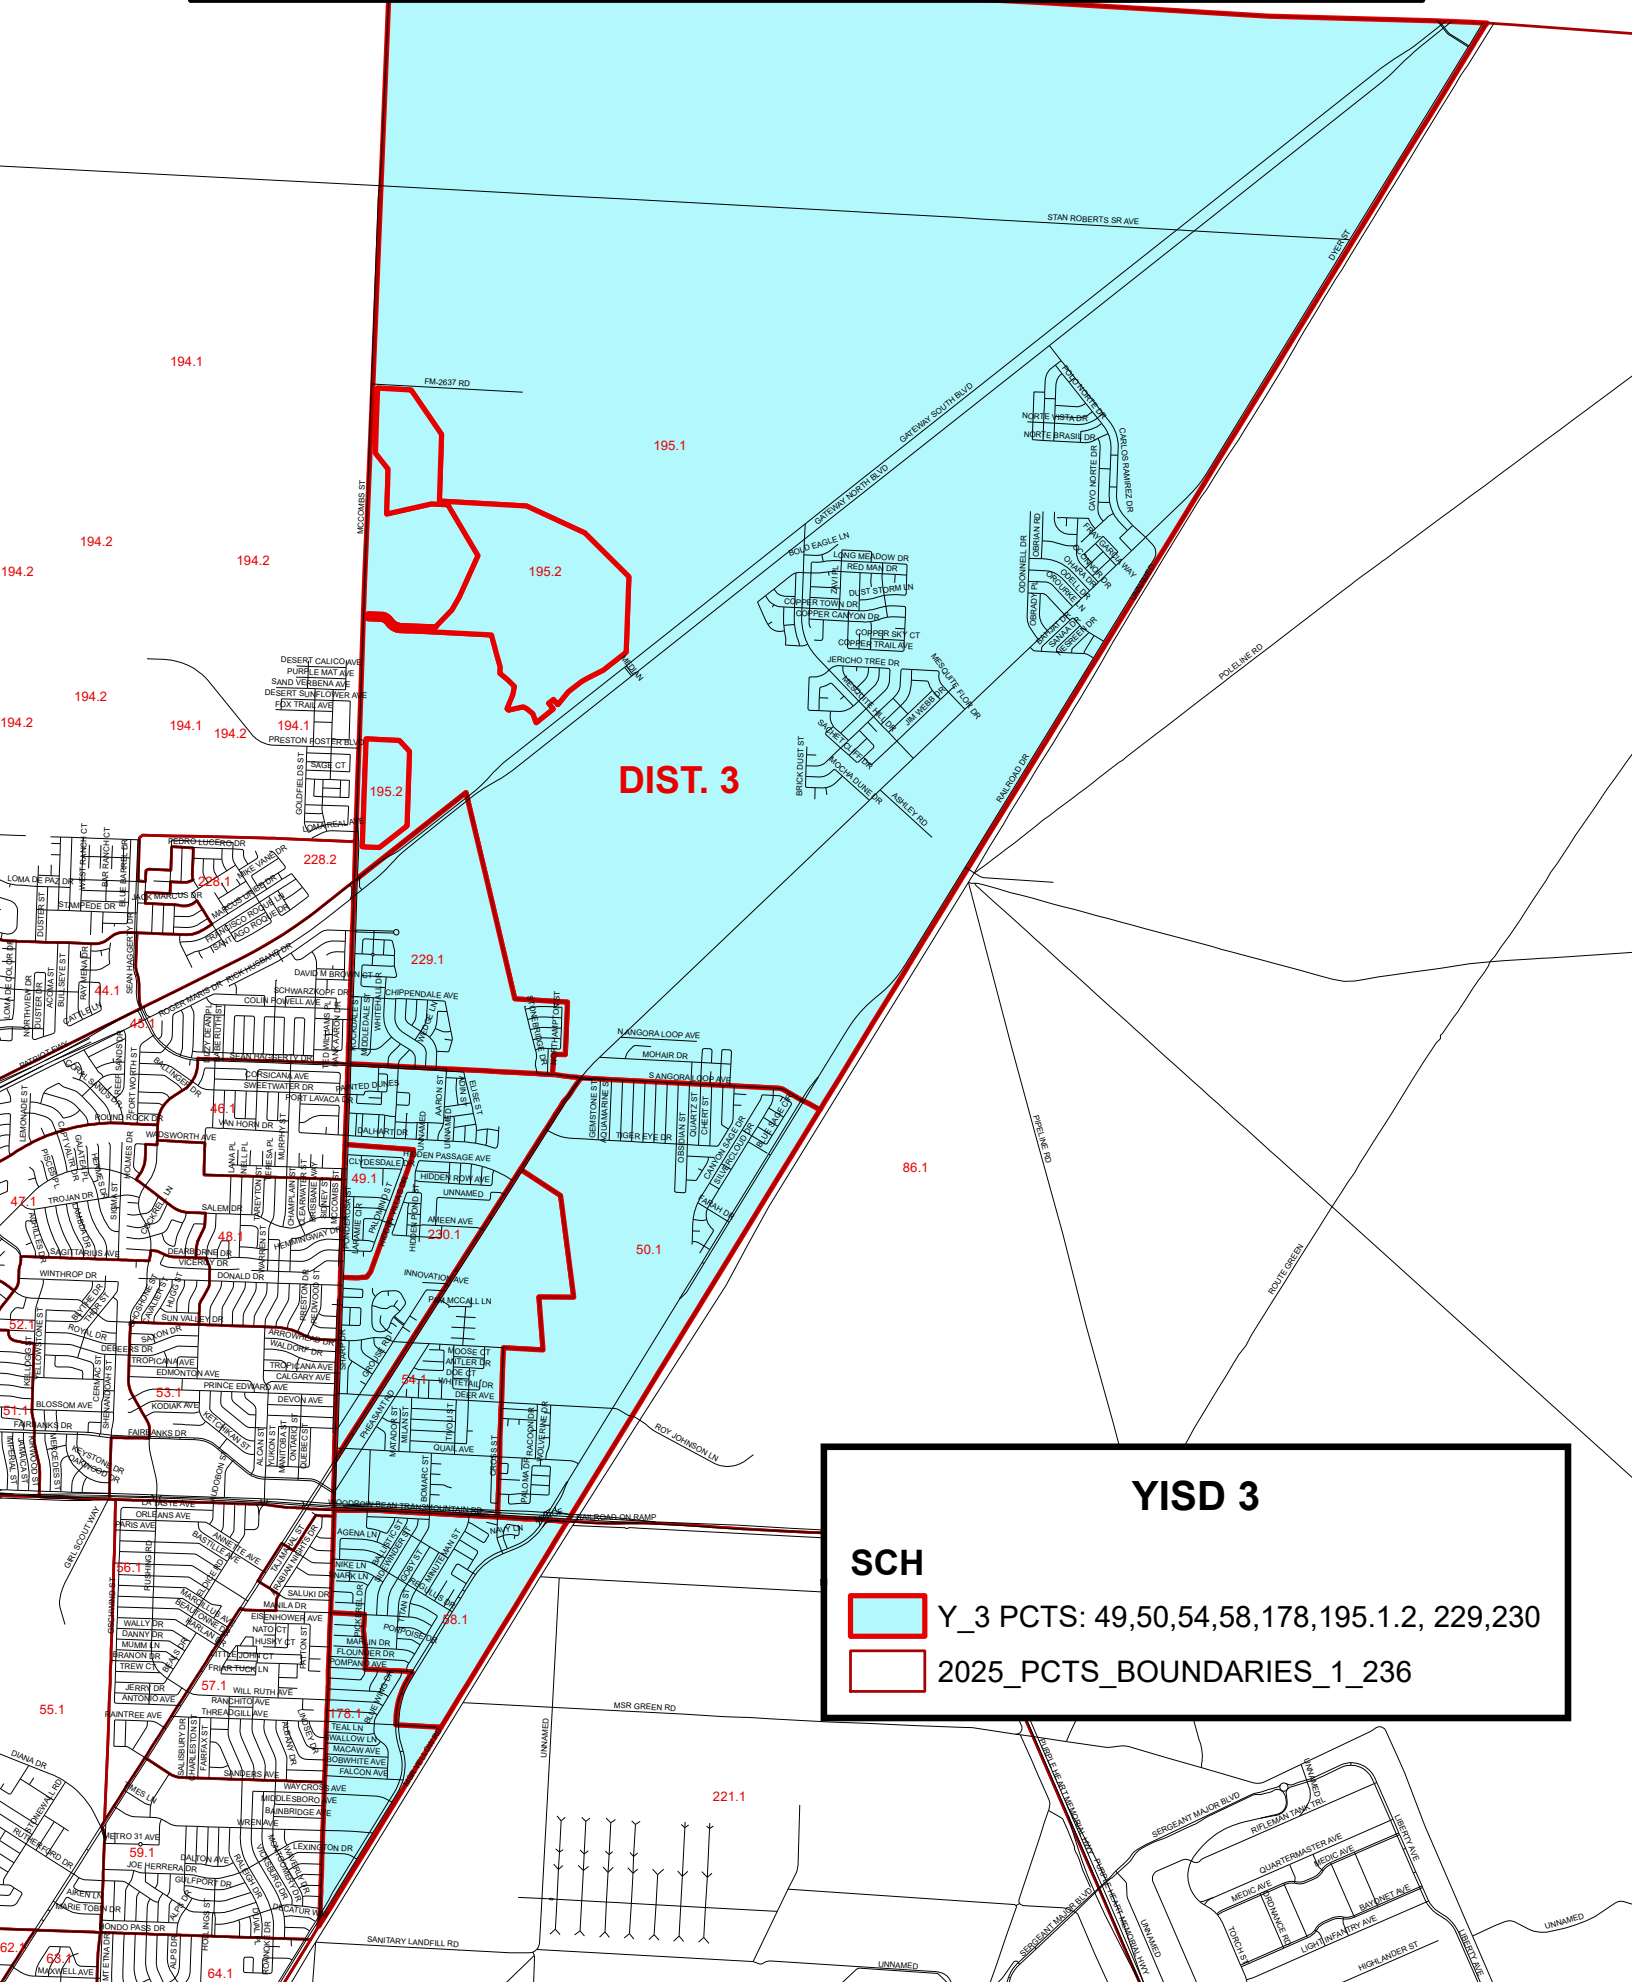

# YSLETA INDEPENDENT SCHOOL DISTRICT 3

**YISD 3**

**SCH**

- Y\_3 PCTS: 49,50,54,58,178,195.1.2, 229,230
- 2025\_PCTS\_BOUNDARIES\_1\_236