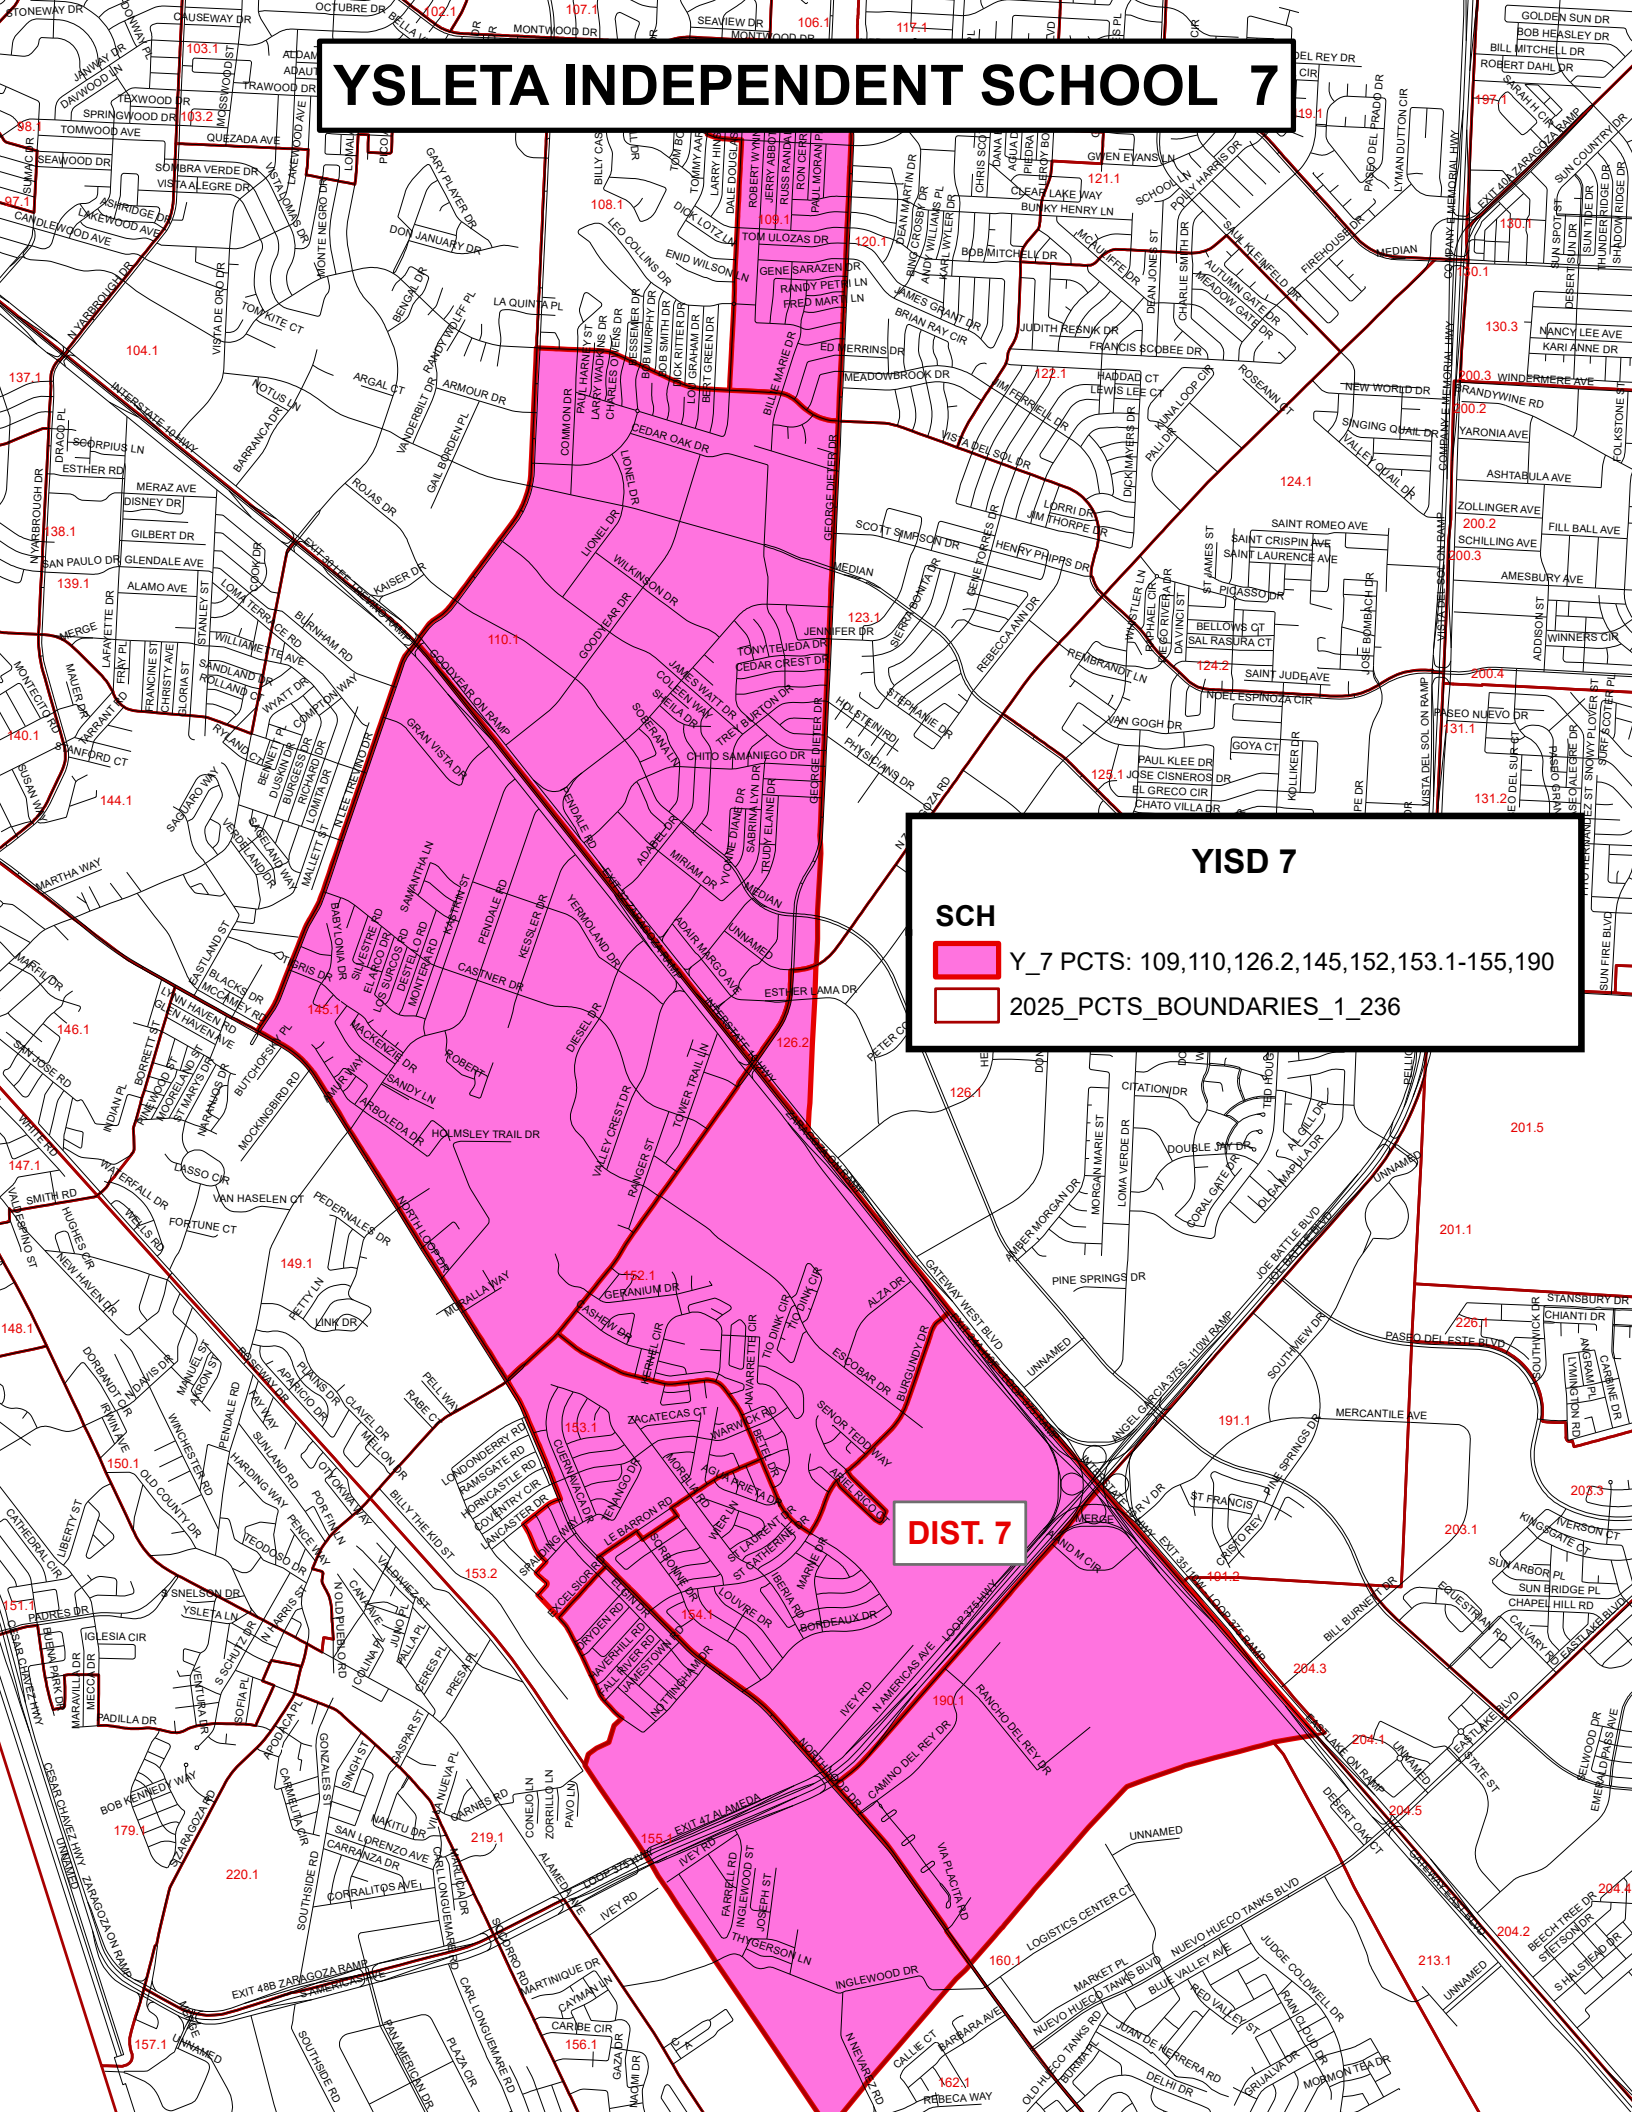

YSLETA INDEPENDENT SCHOOL 7

YISD 7

SCH

- Y_7 PCTS: 109,110,126.2,145,152,153.1-155,190
- 2025_PCTS_BOUNDARIES_1_236

DIST. 7