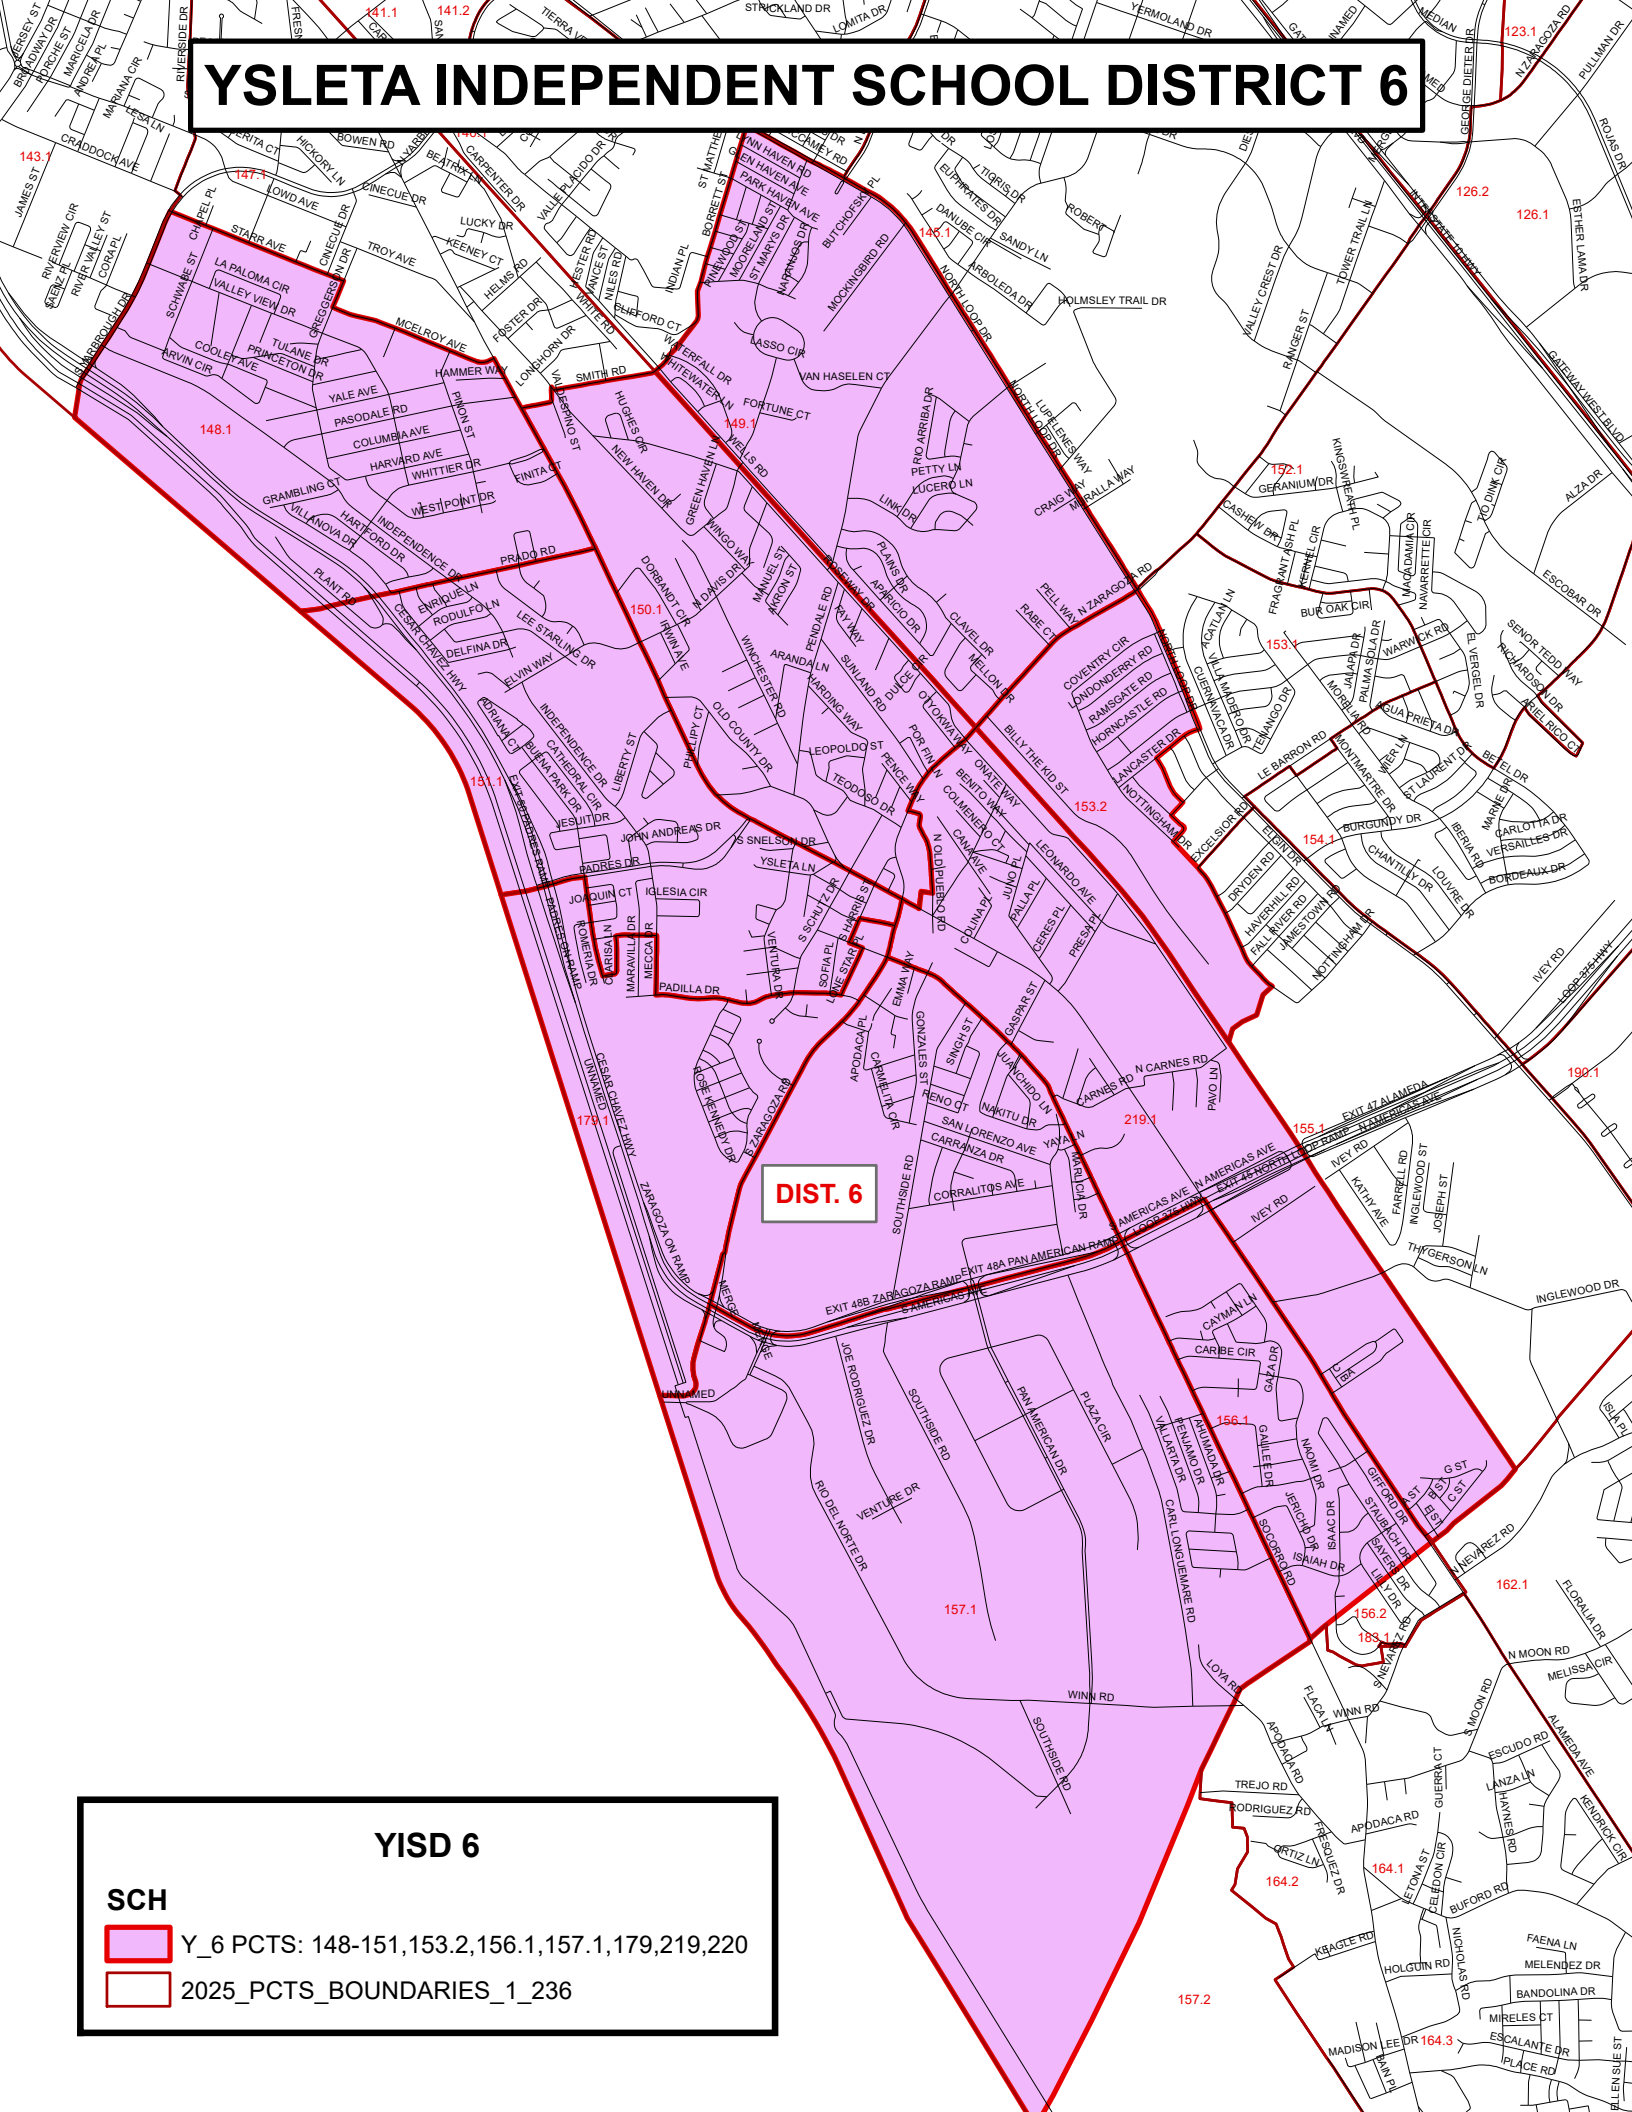

# YSLETA INDEPENDENT SCHOOL DISTRICT 6

**YISD 6**

**SCH**

-  Y\_6\_PCTS: 148-151,153.2,156.1,157.1,179,219,220
-  2025\_PCTS\_BOUNDARIES\_1\_236