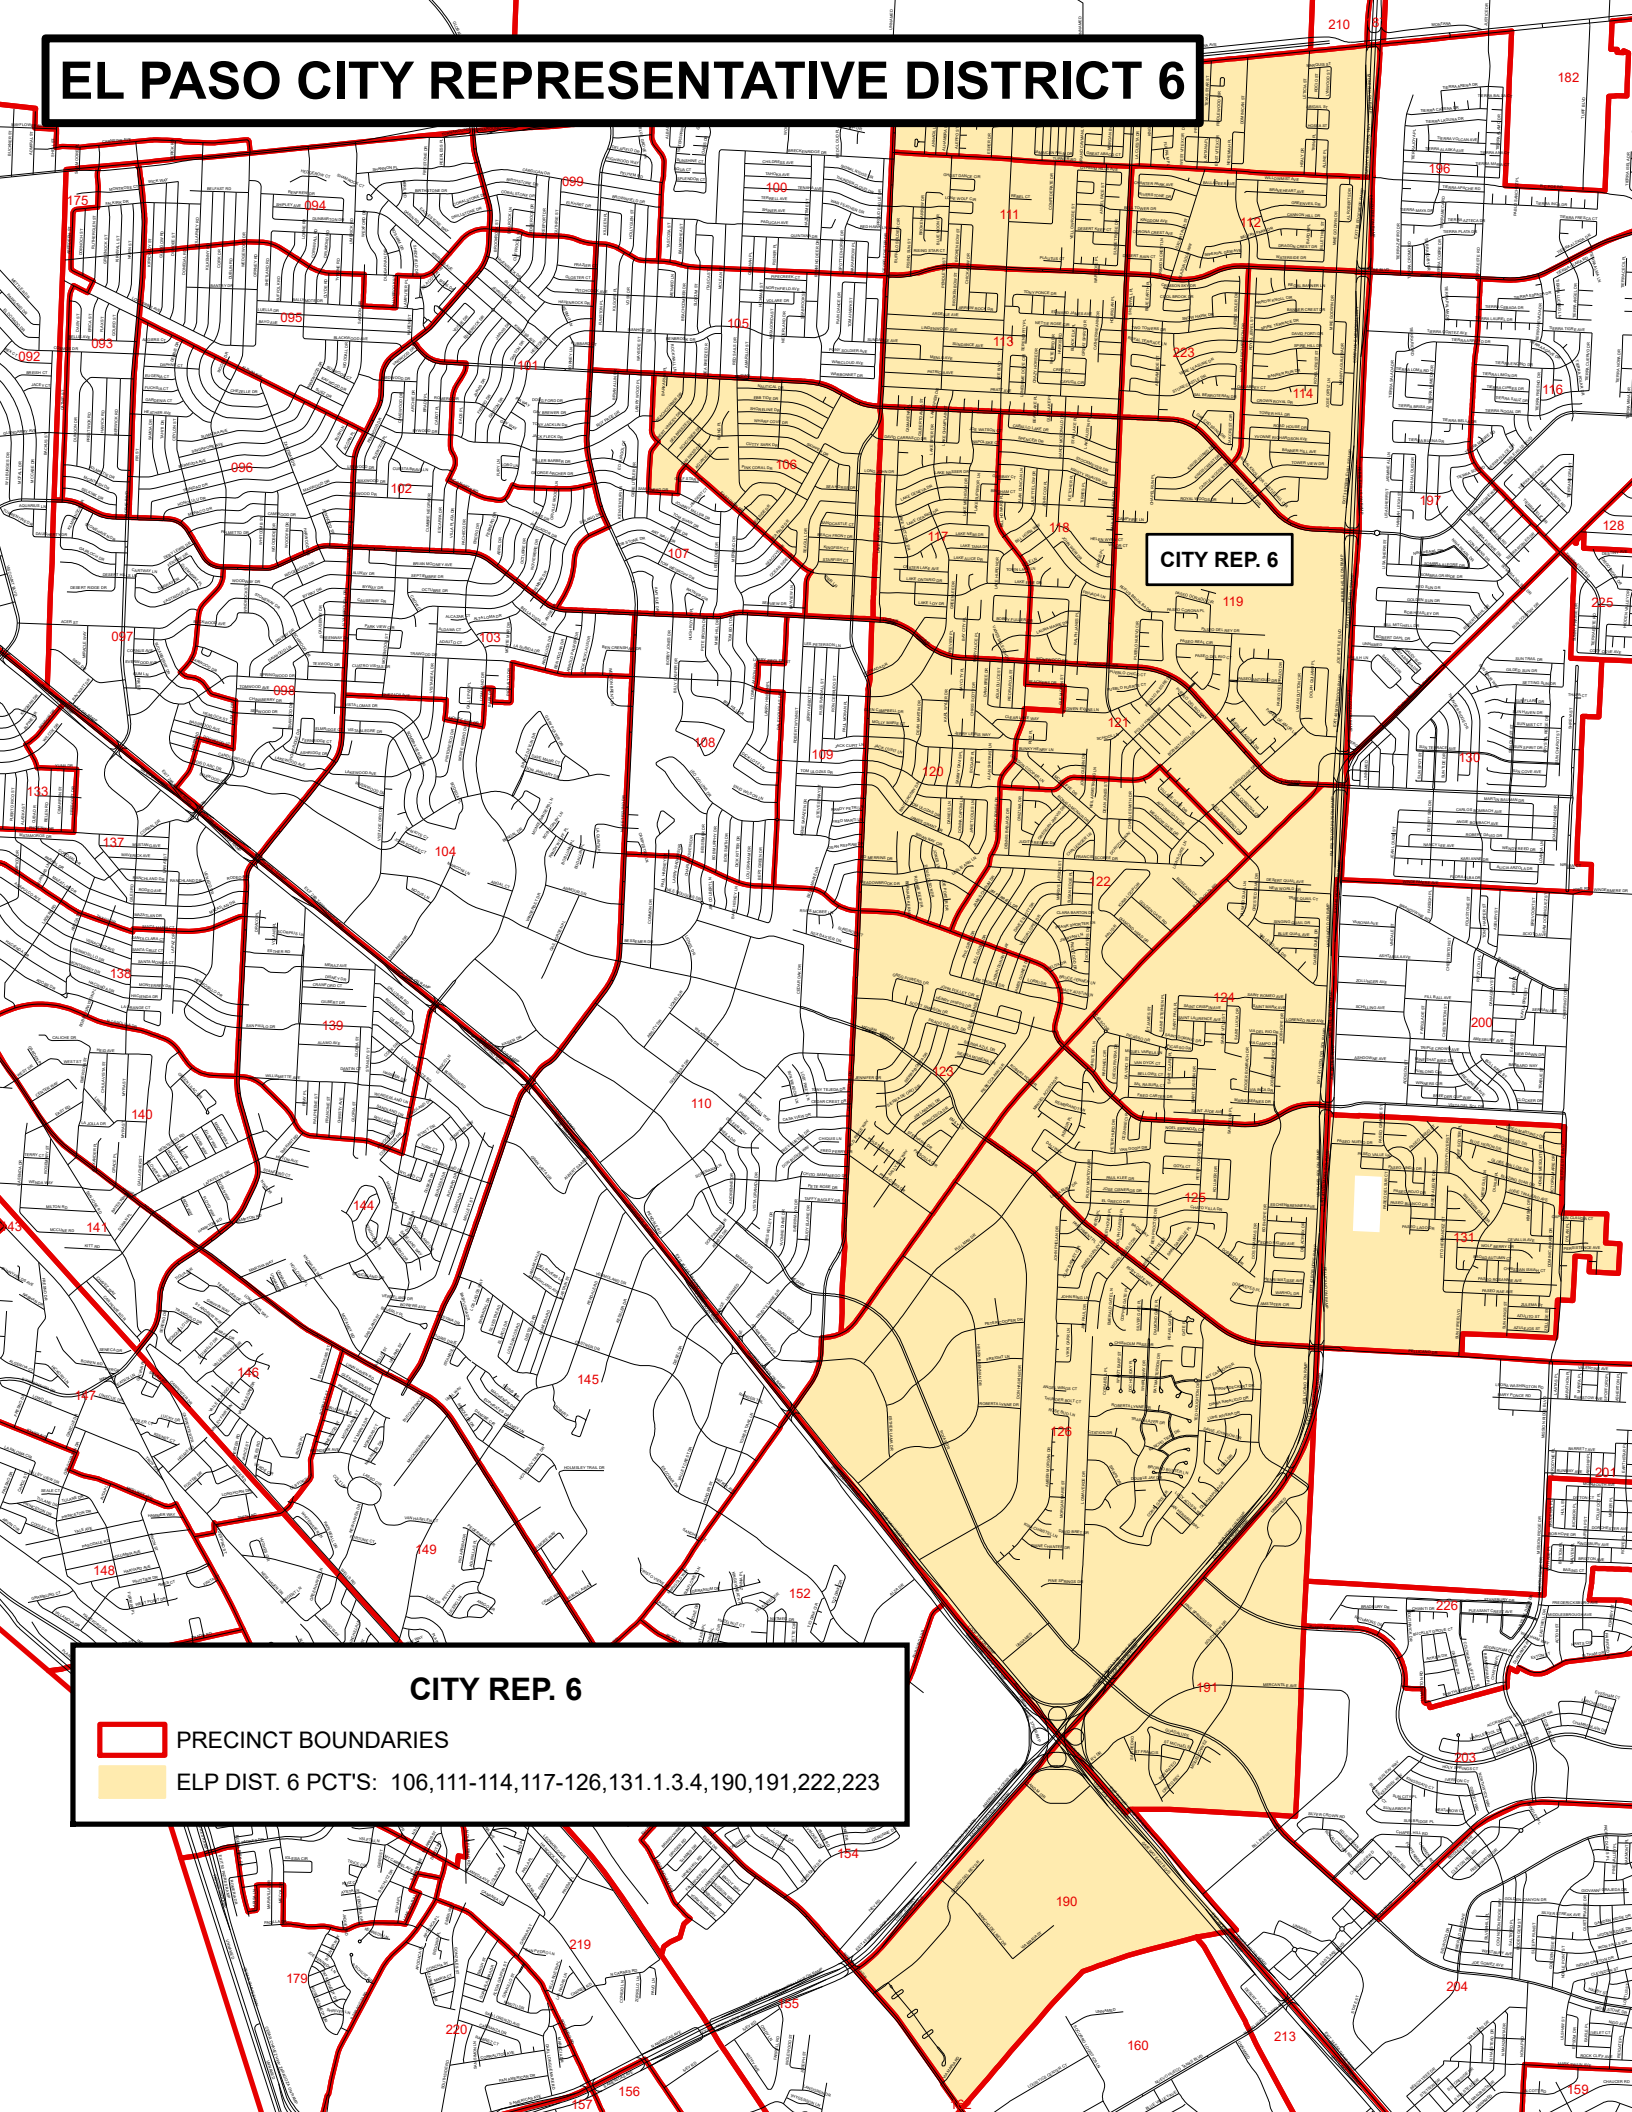

EL PASO CITY REPRESENTATIVE DISTRICT 6

CITY REP. 6

-  PRECINCT BOUNDARIES
-  ELP DIST. 6 PCT'S: 106,111-114,117-126,131.1.3.4,190,191,222,223