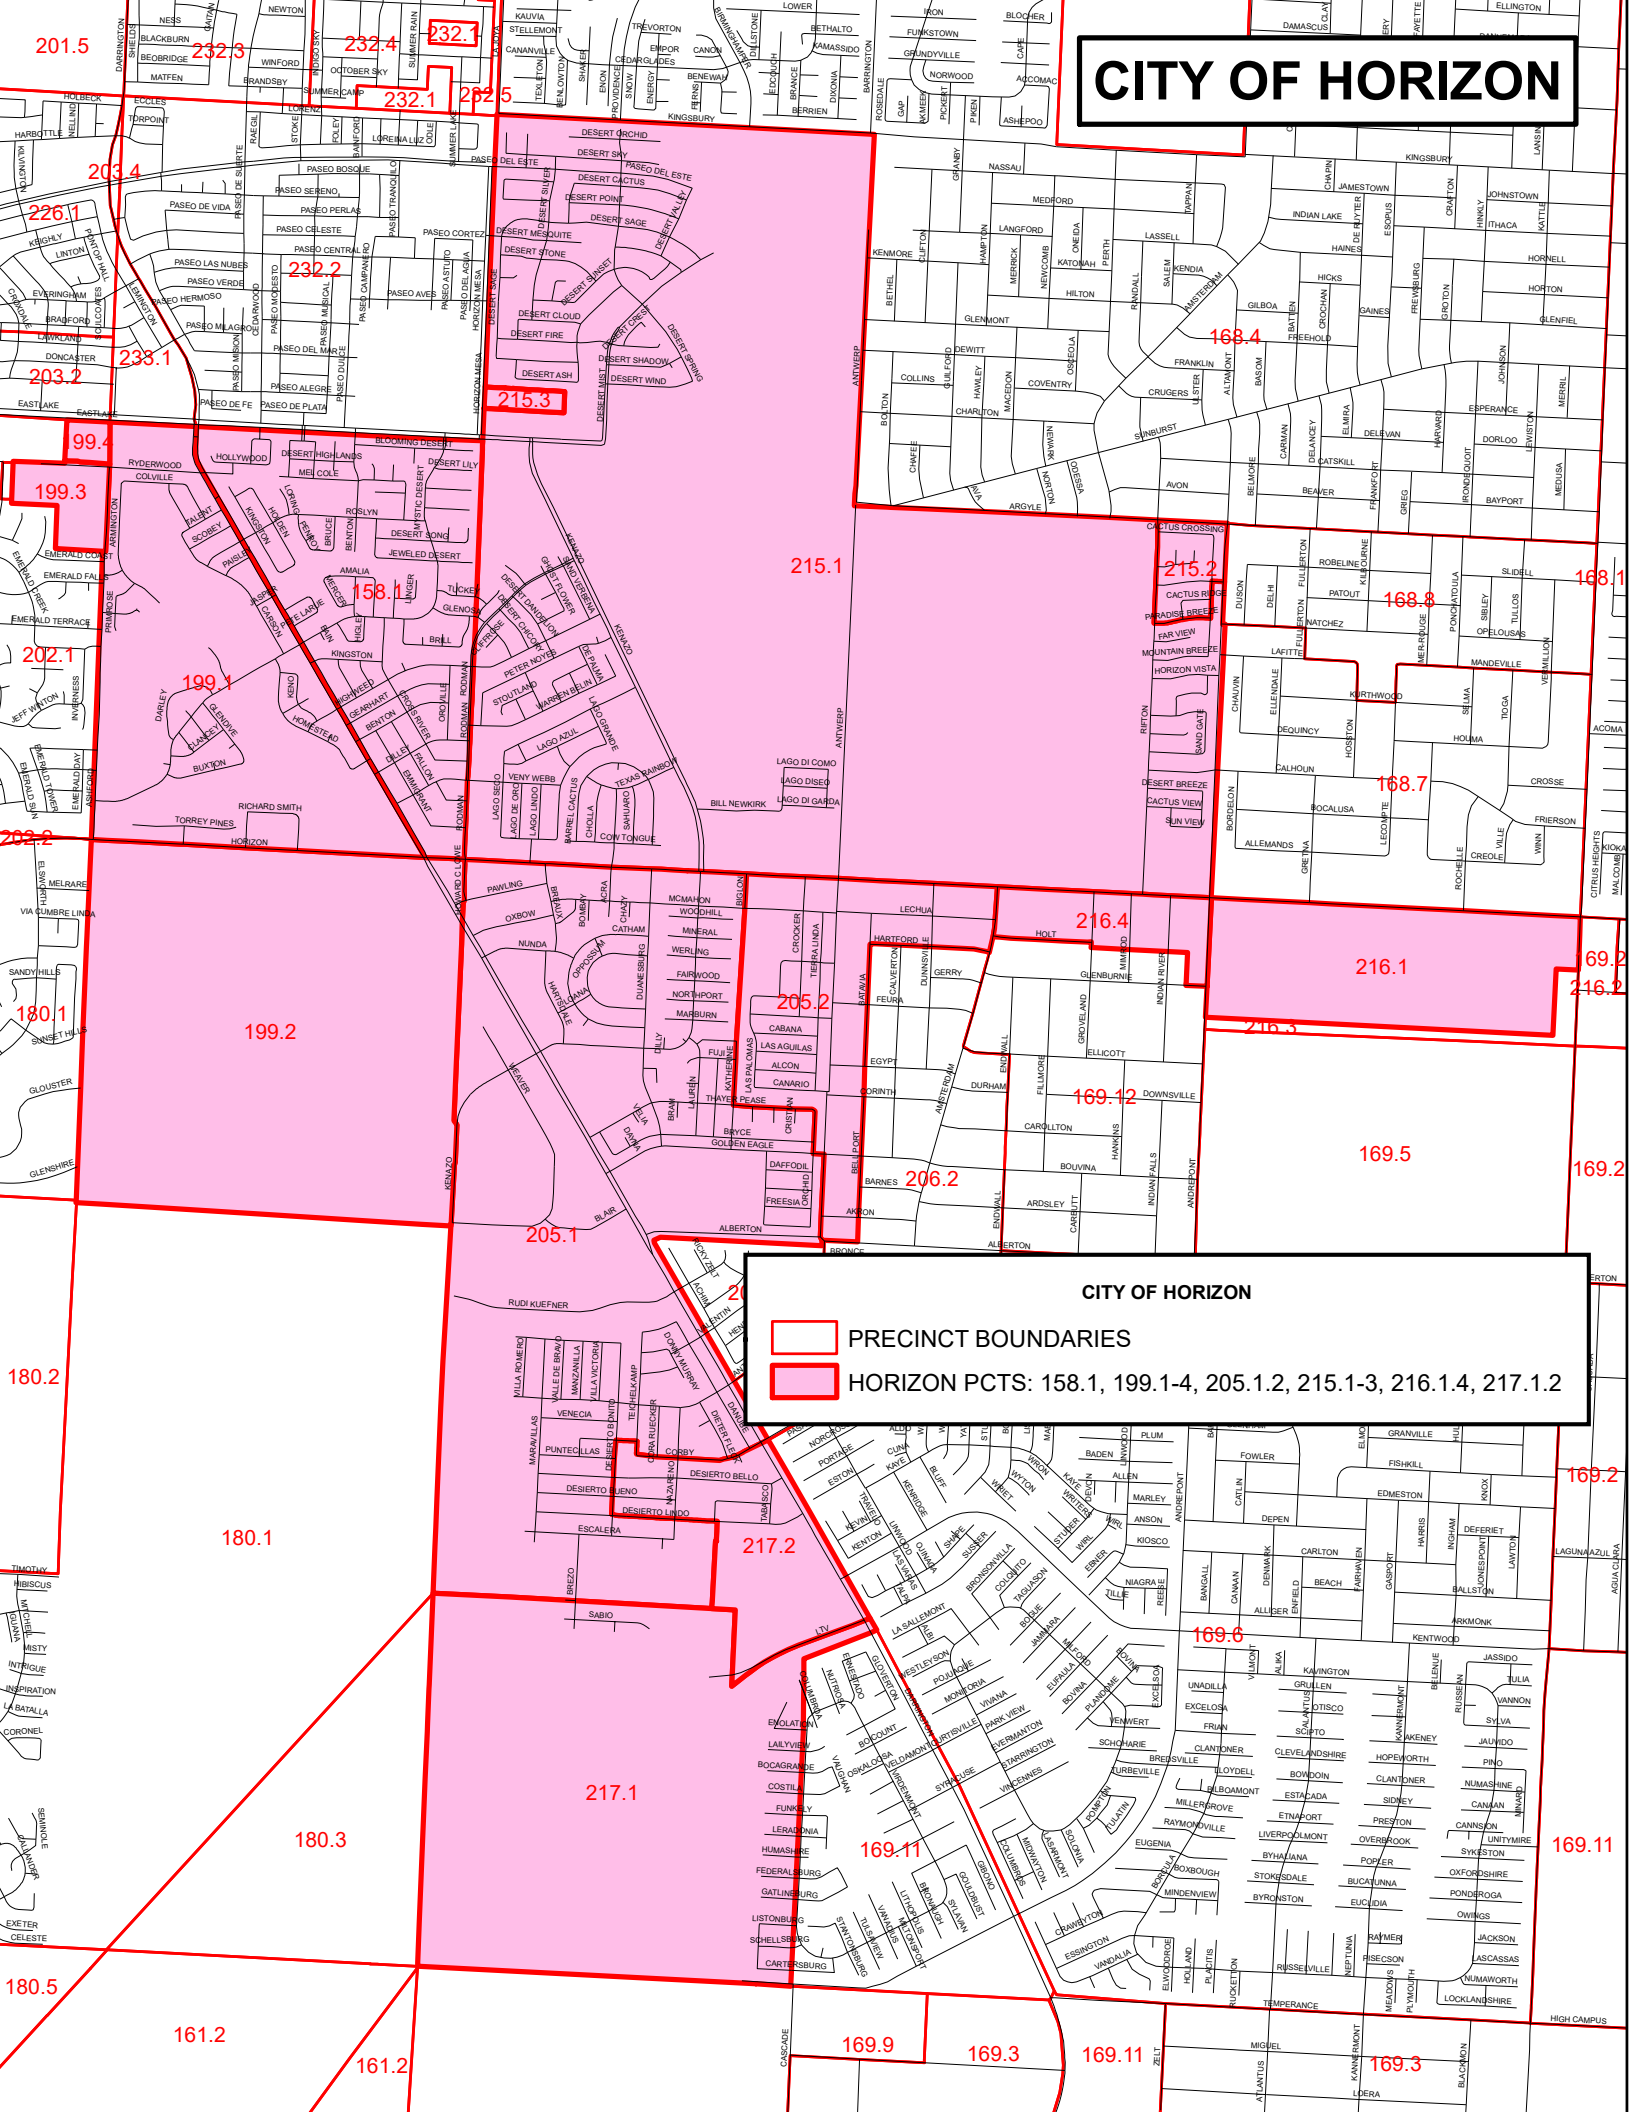

# CITY OF HORIZON

**CITY OF HORIZON**

-  PRECINCT BOUNDARIES
-  HORIZON PCTS: 158.1, 199.1-4, 205.1, 205.2, 215.1-3, 216.1, 216.4, 217.1, 217.2