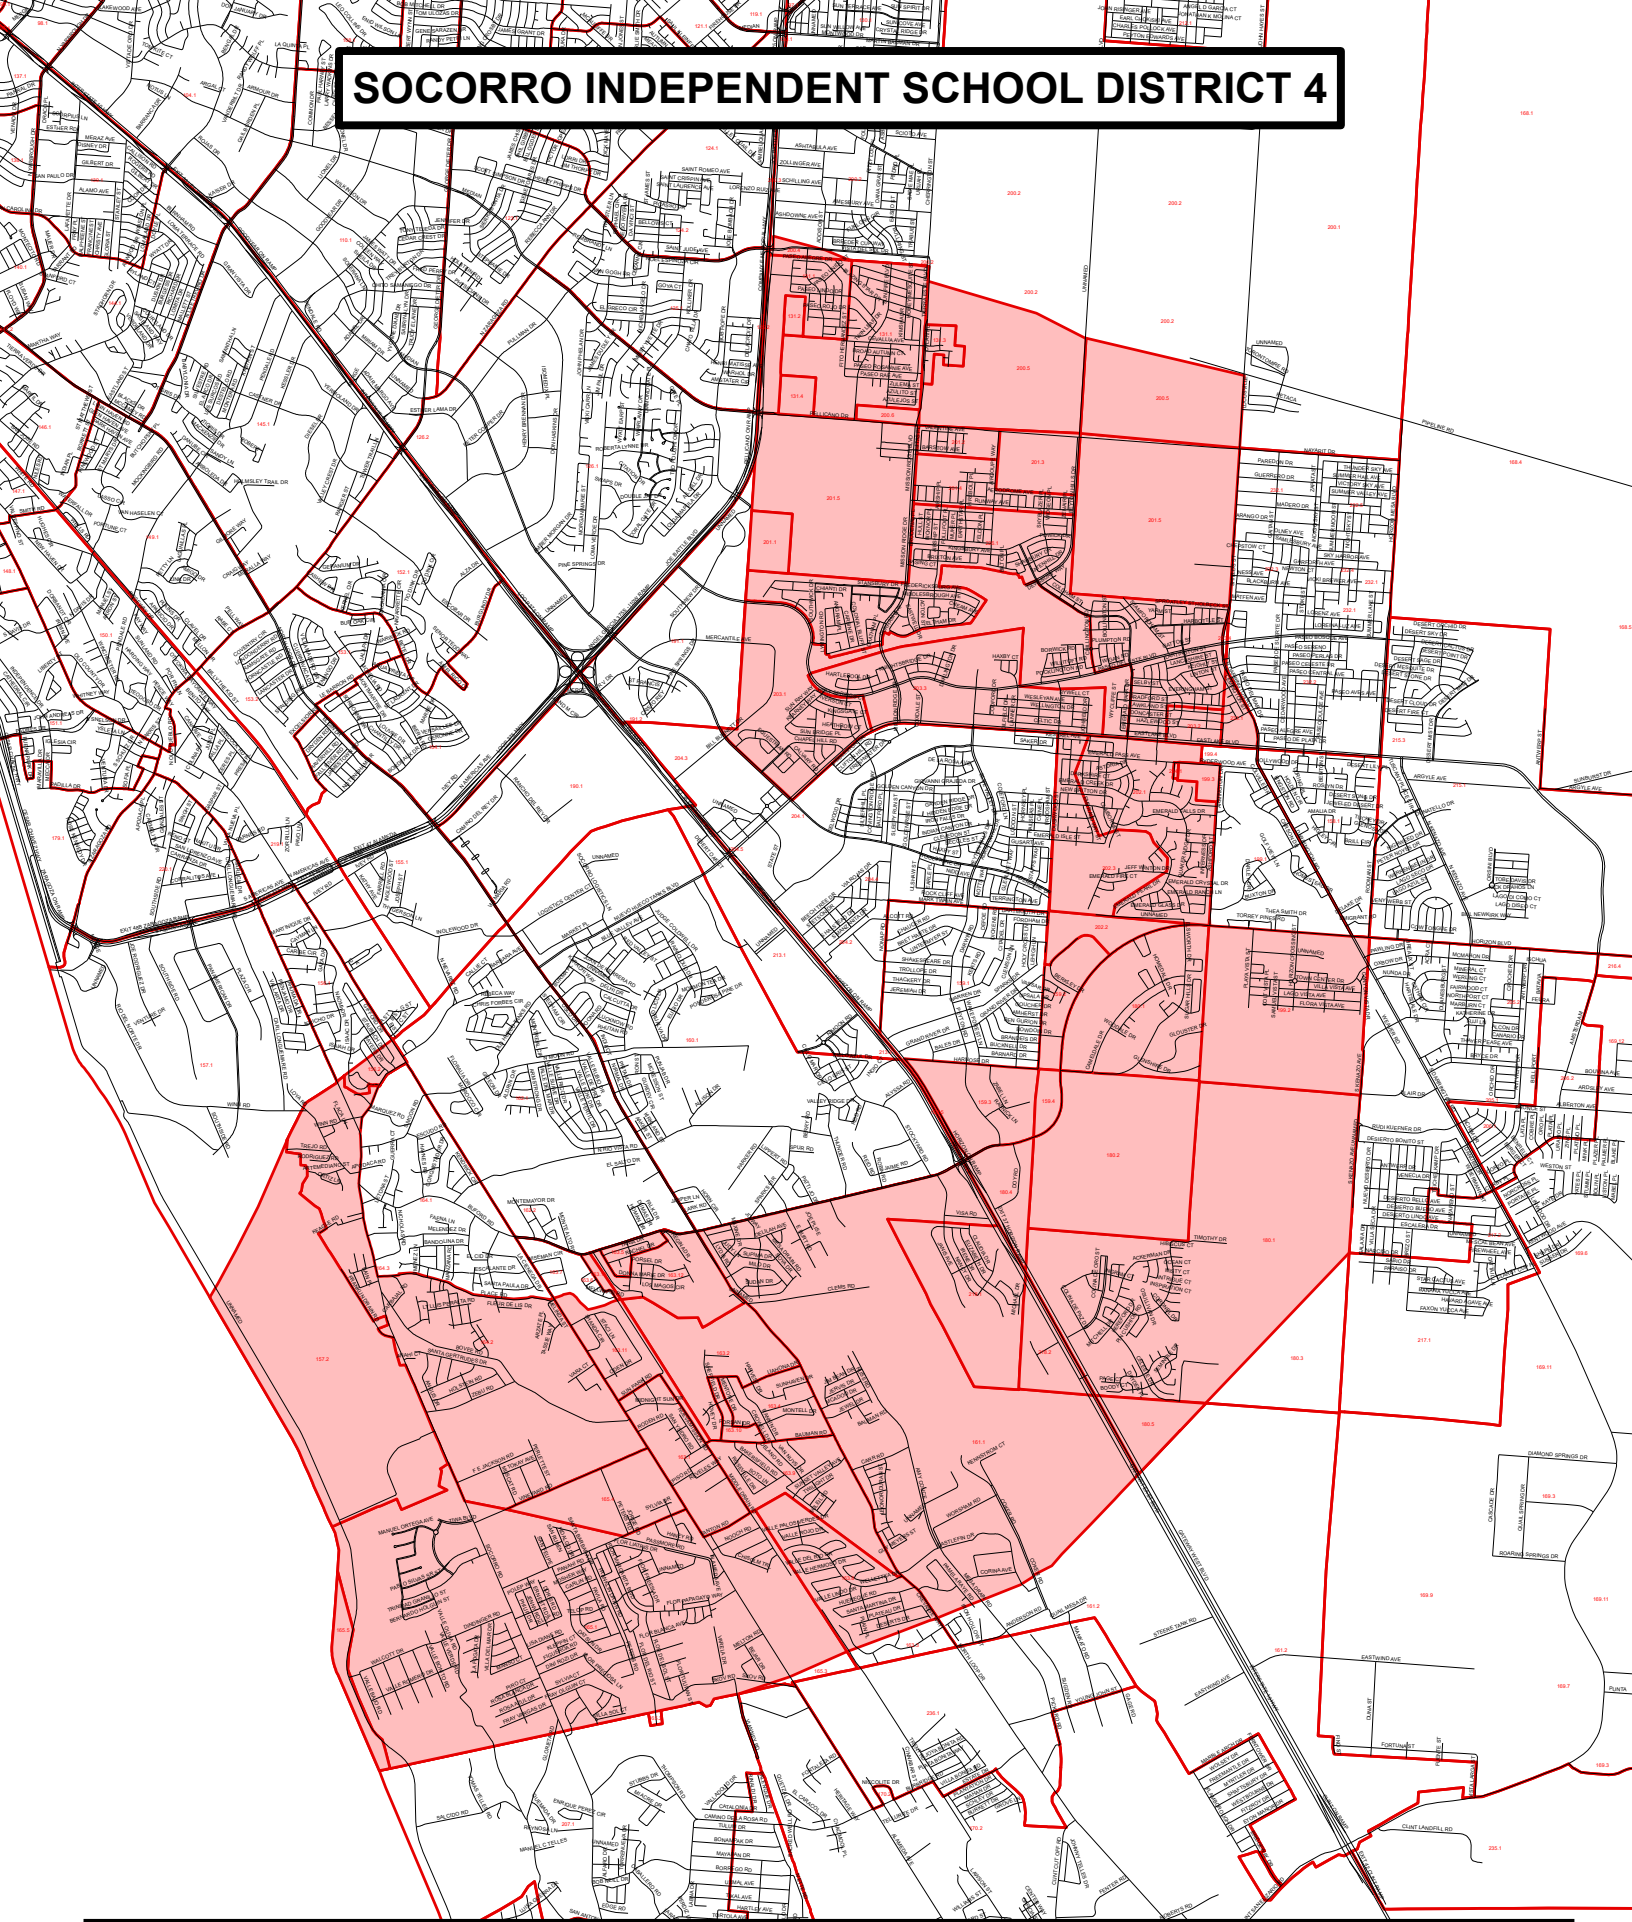

# SOCORRO INDEPENDENT SCHOOL DISTRICT 4

S.I.S.D. 4

SISD 4

SCH

-  SISD\_4 PCT= 125.2, 131.1-4, 156.2, 157.2, 159.2-4, 161.1, 163.1.2.4.5.8-13, 164.2, 165.1.4.5, 180.1.2.4.5, 183.1, 199.2.3, 200.4-6, 201.1-5, 202.1-3, 203.1-3, 218.1.2, 226, 233, 234
-  2025\_PCTS\_BOUNDARIES\_1\_236