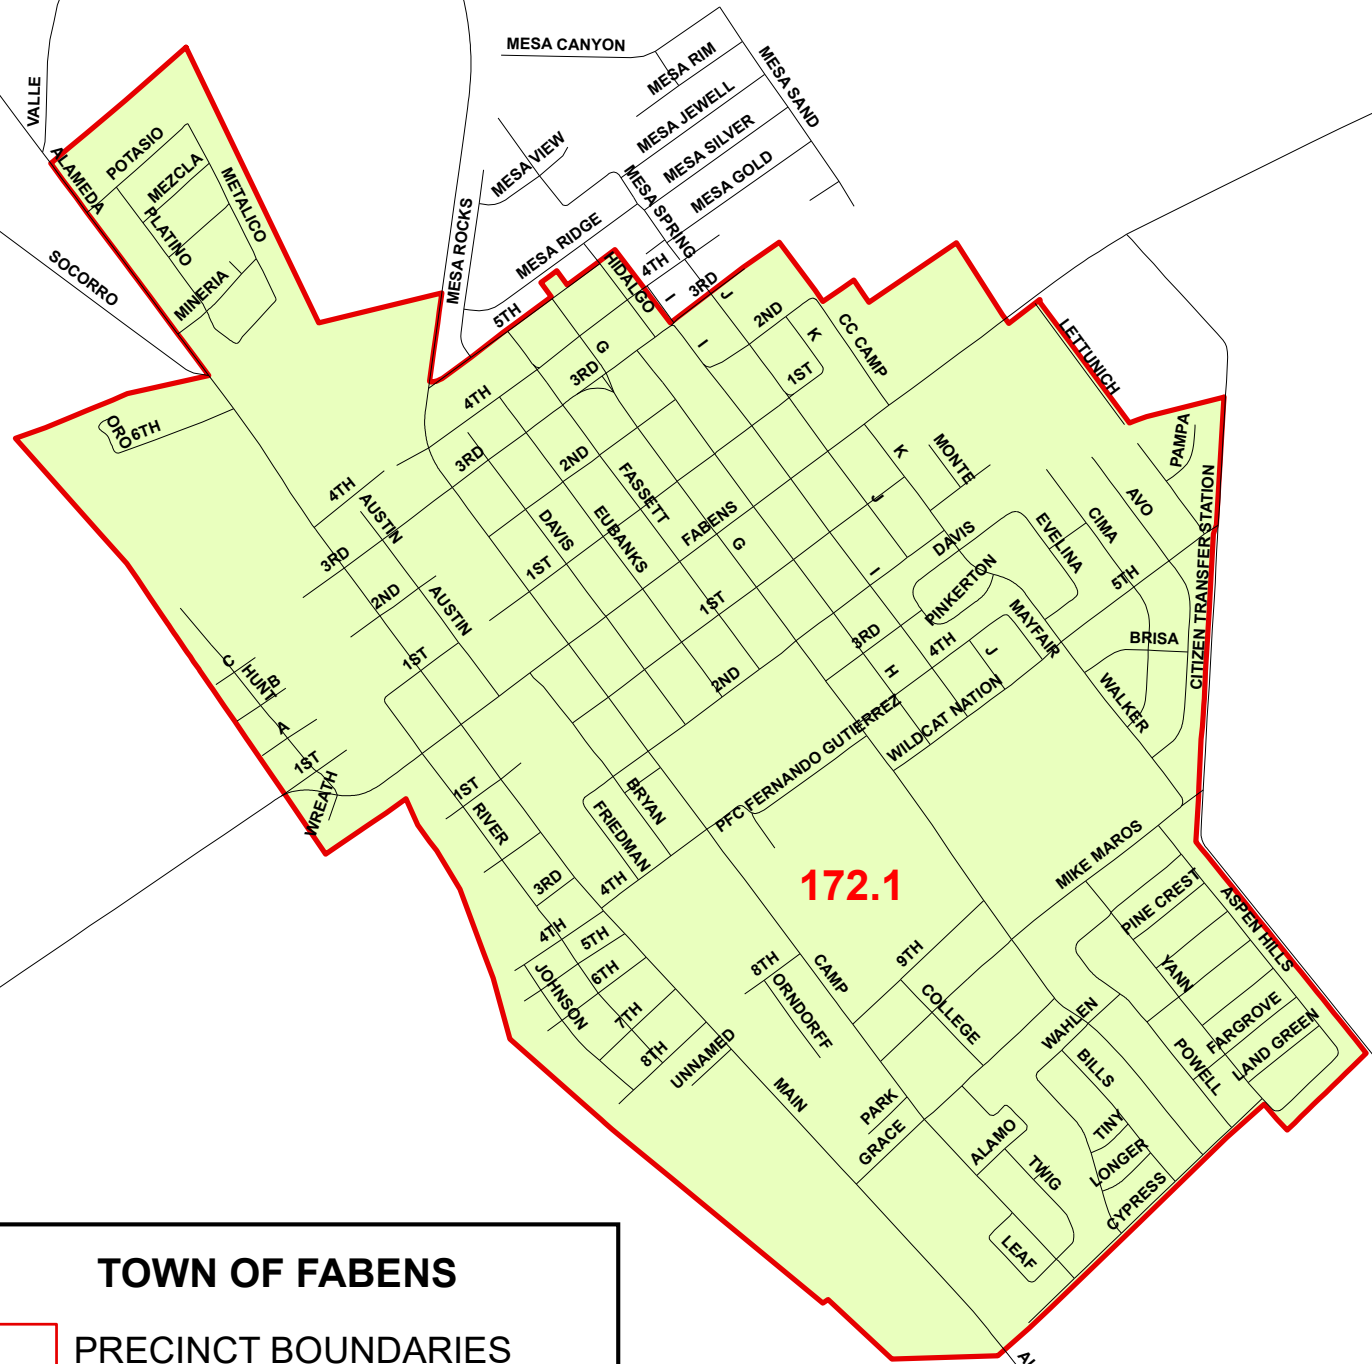

TOWN OF FABENS PCT: 172.1

PORTER RABB

PONCE DE LEON
NORTH LOOP

172.2

TOWN OF FABENS

-  PRECINCT BOUNDARIES
-  TOWN OF FABENS PCT: 172.1