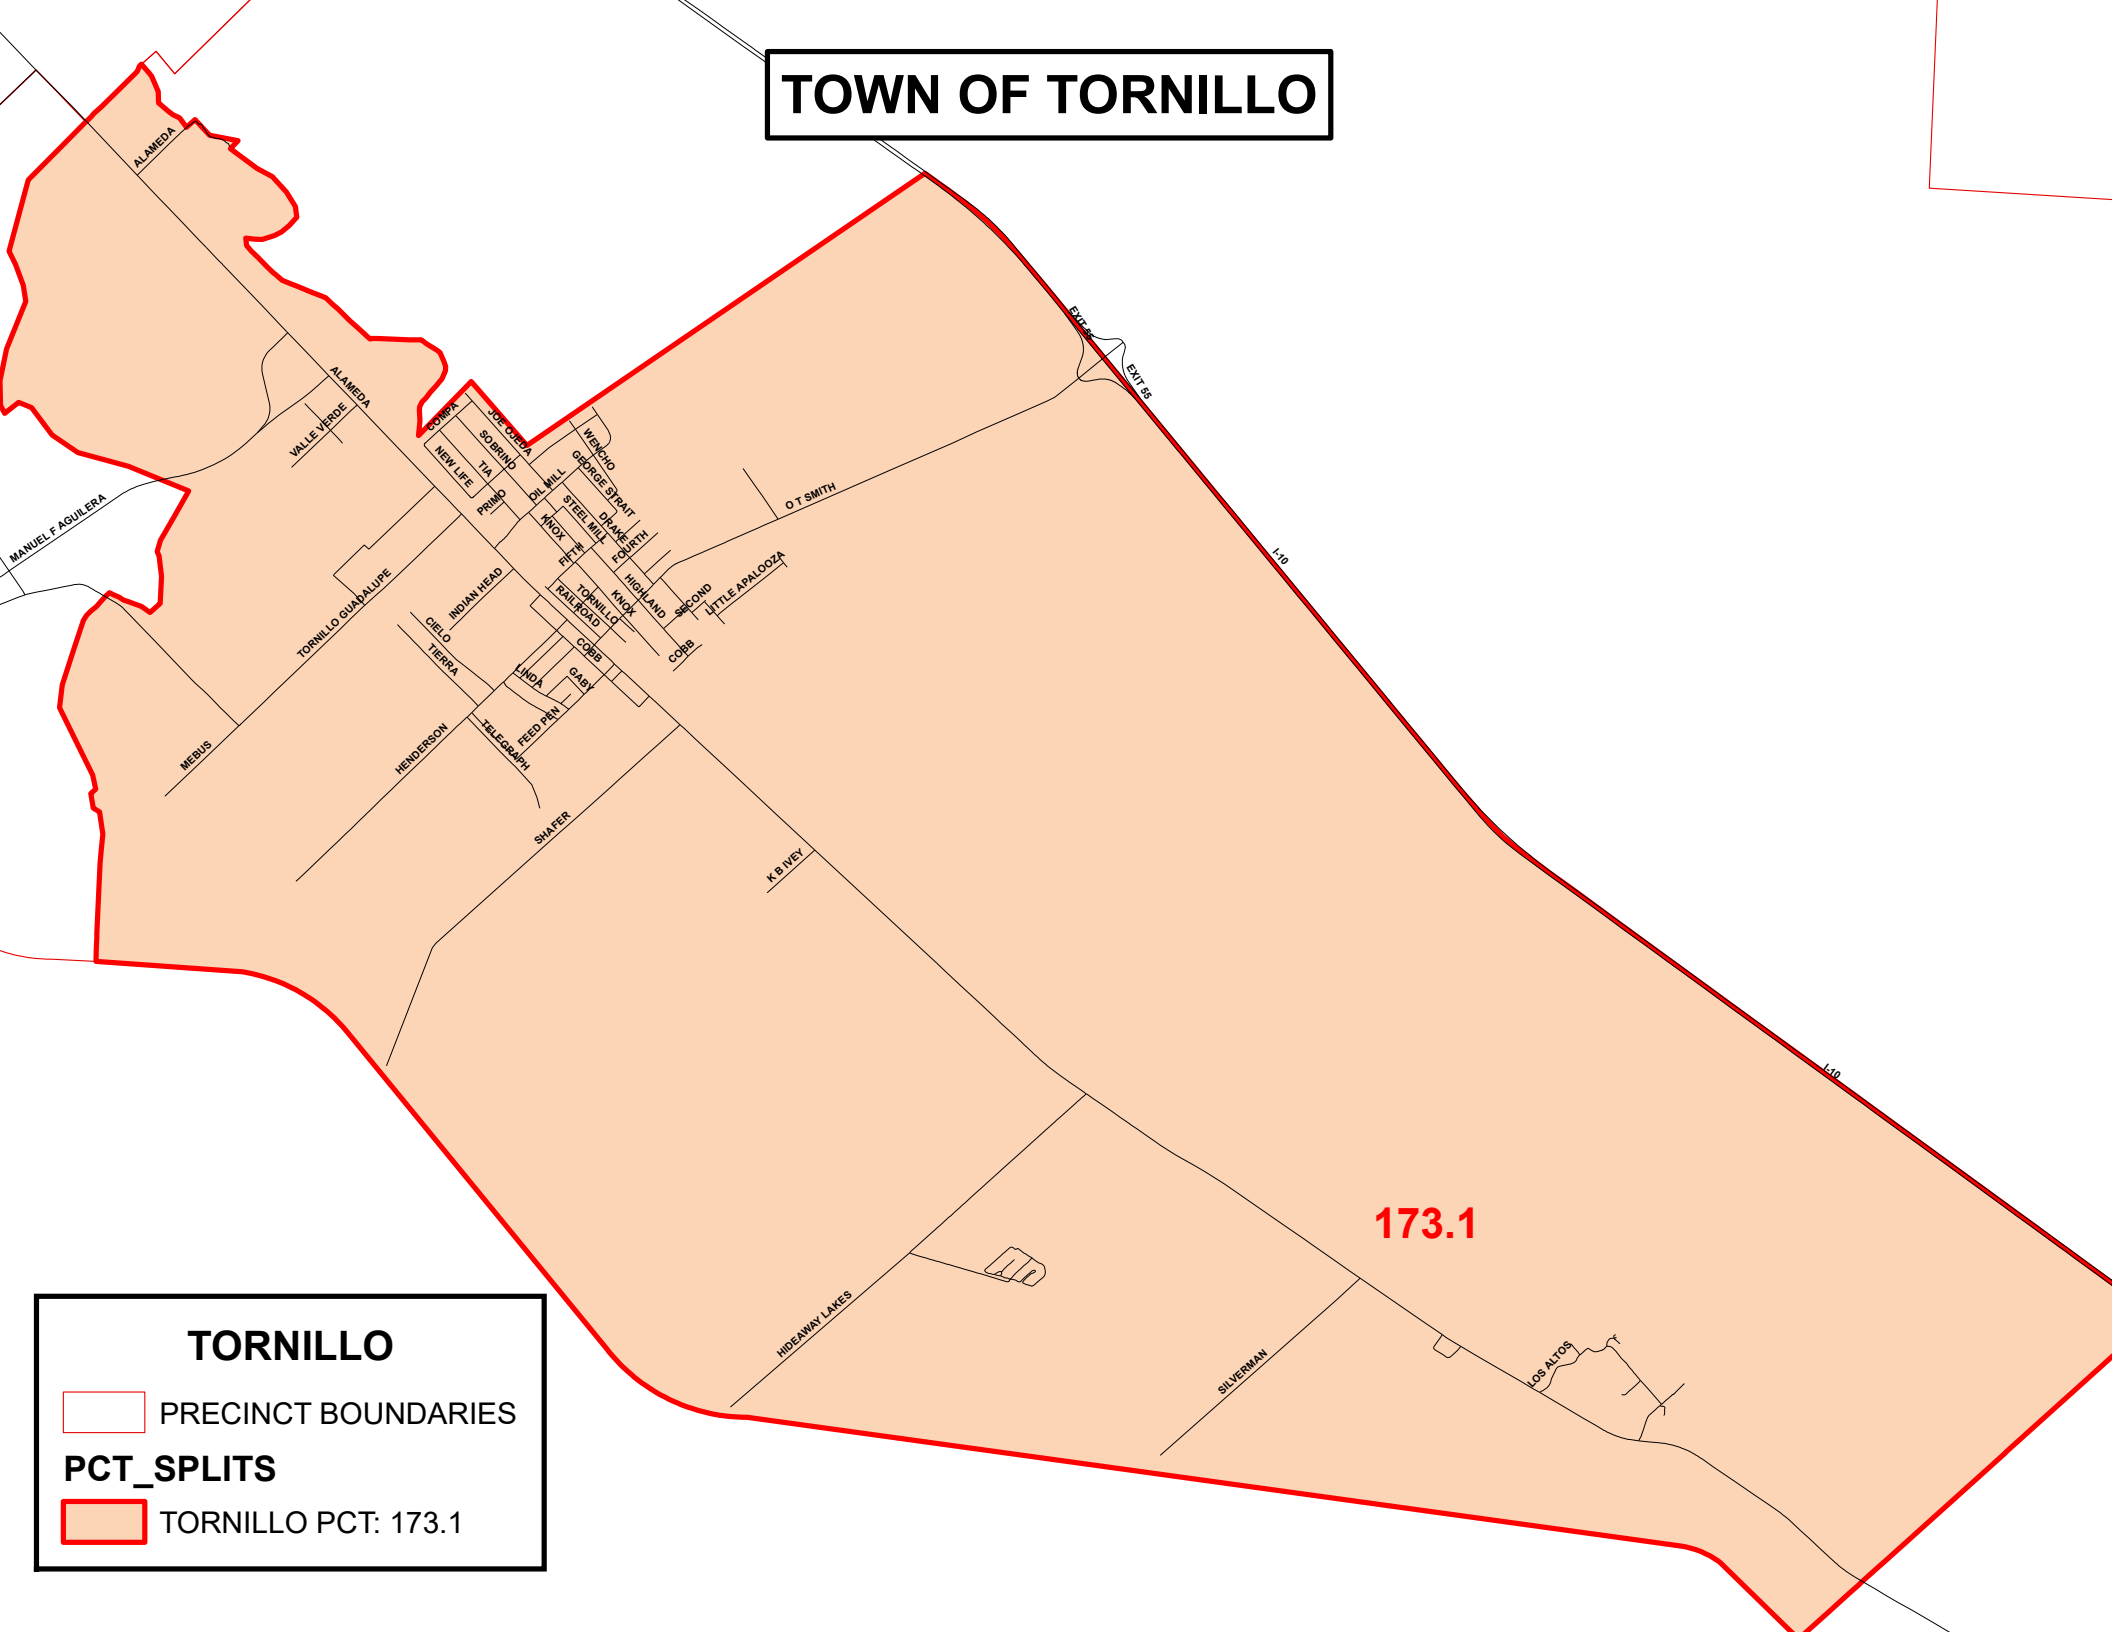

TOWN OF TORNILLO

TORNILLO

PRECINCT BOUNDARIES

PCT_SPLITS

TORNILLO PCT: 173.1

173.1

LOS ALTOS