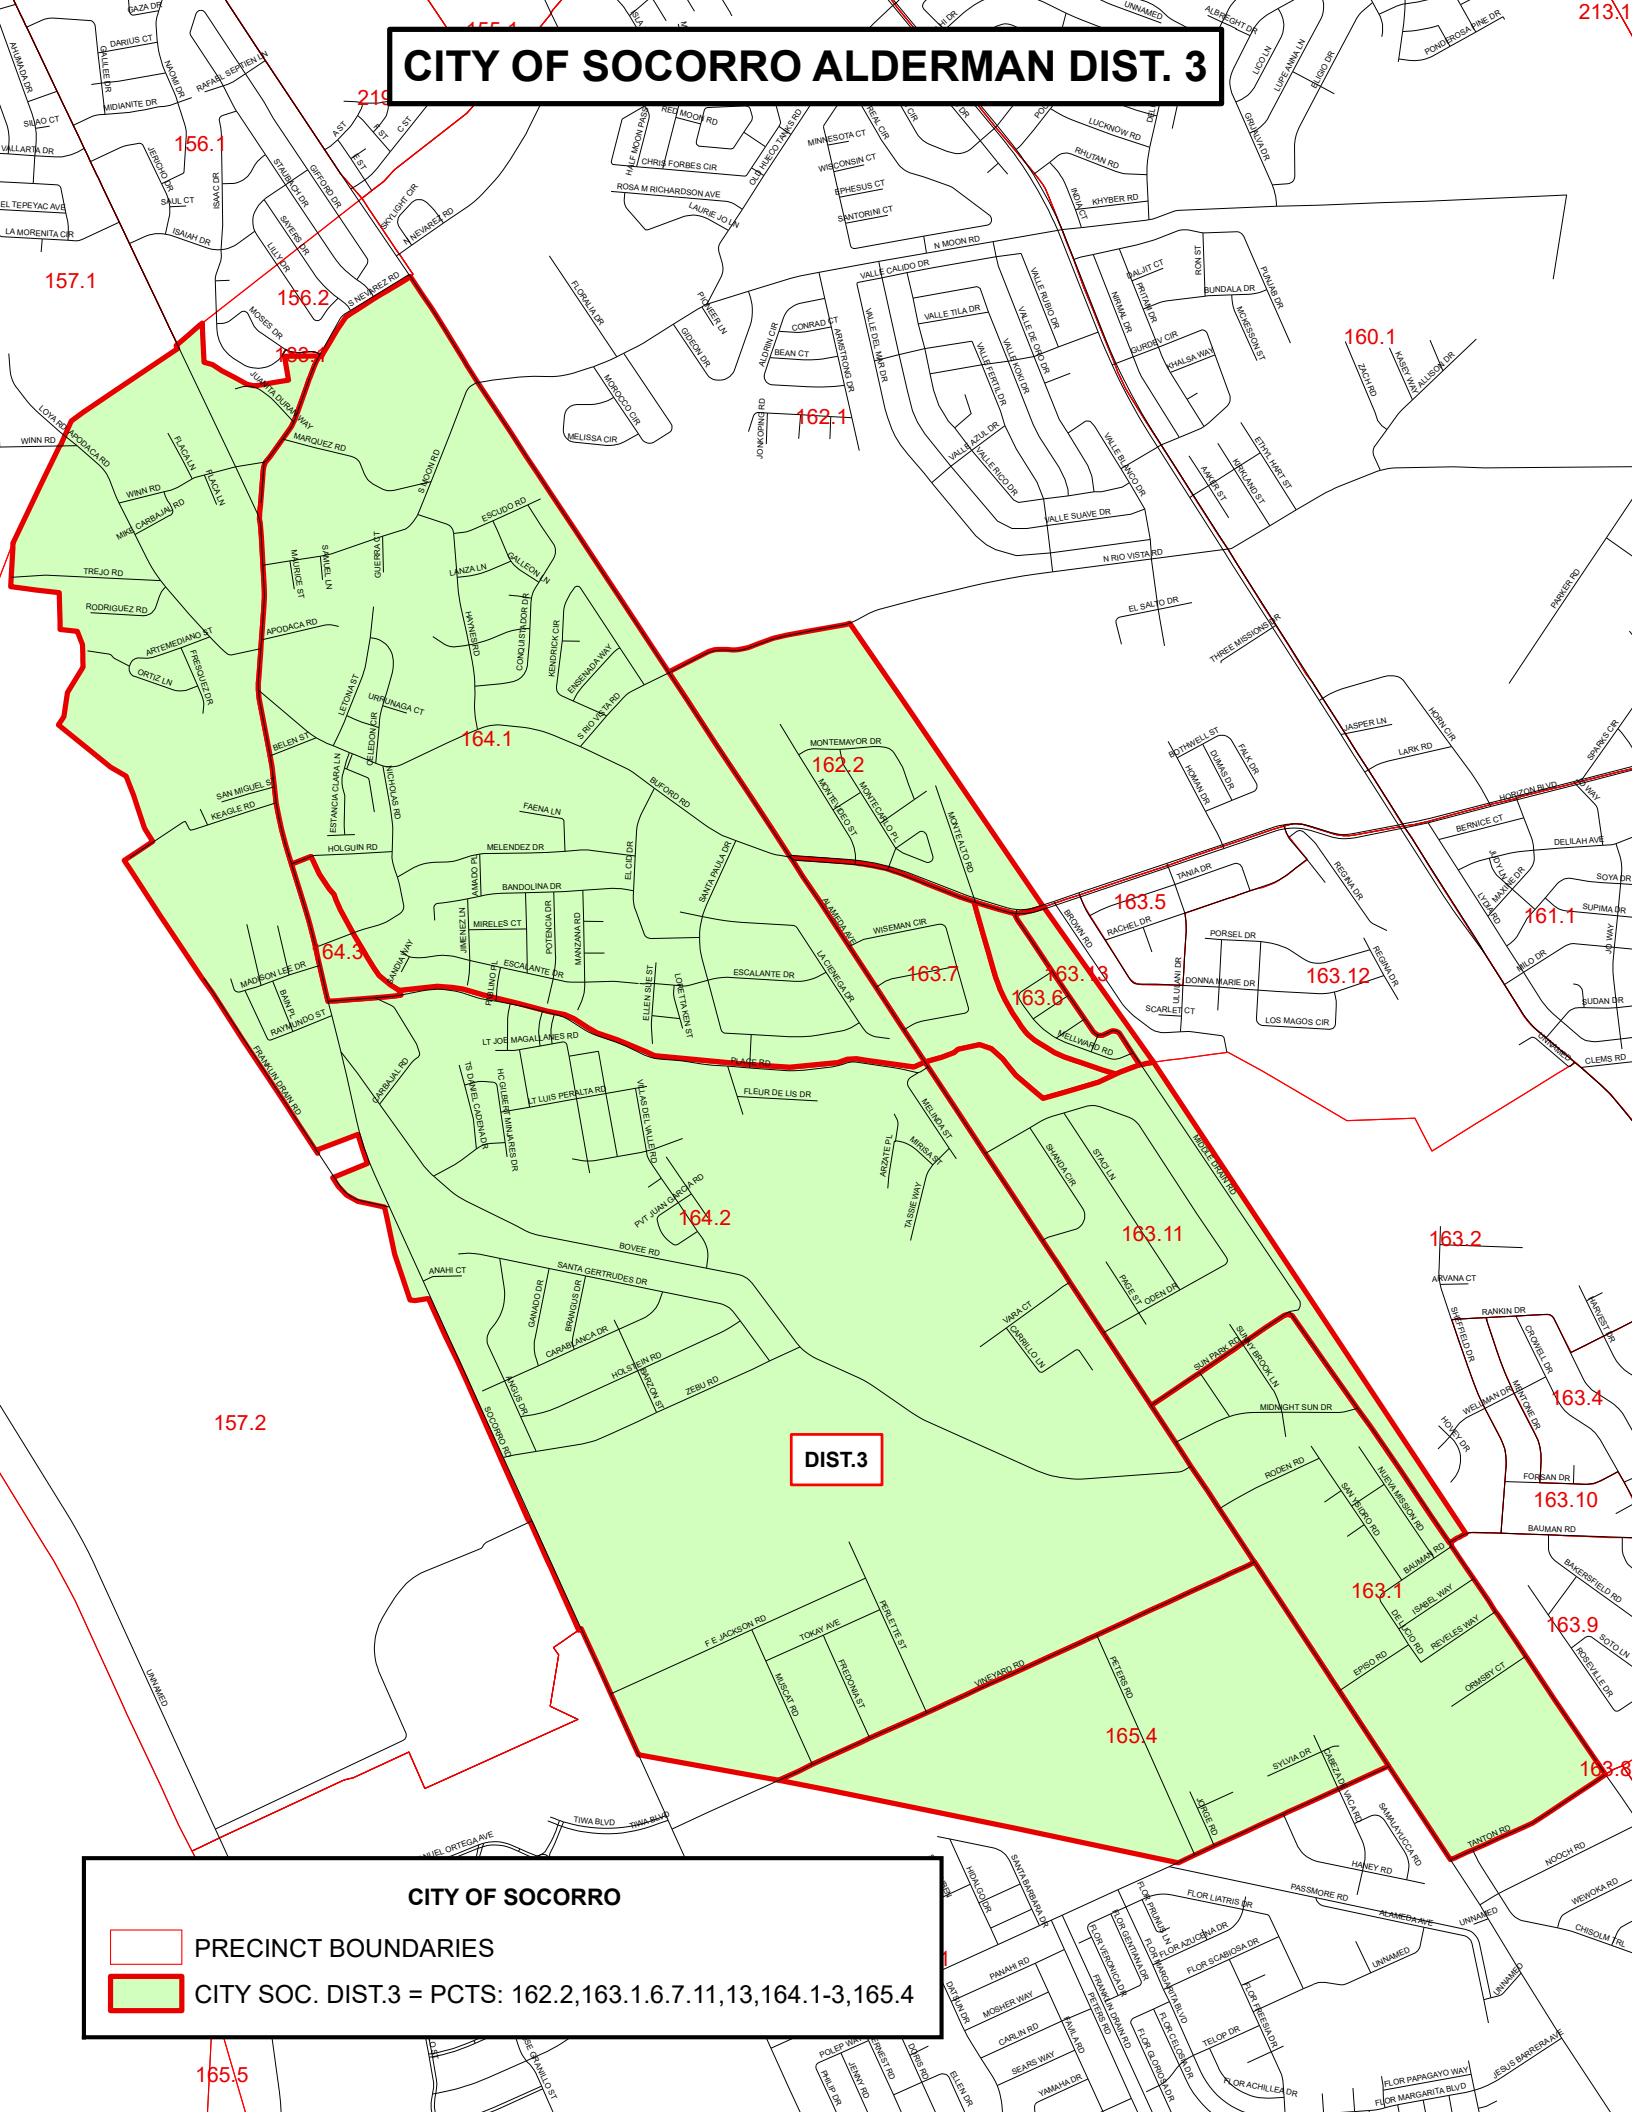

CITY OF SOCORRO ALDERMAN DIST. 3

DIST.3

CITY OF SOCORRO

-  PRECINCT BOUNDARIES
-  CITY SOC. DIST.3 = PCTS: 162.2,163.1.6.7.11,13,164.1-3,165.4