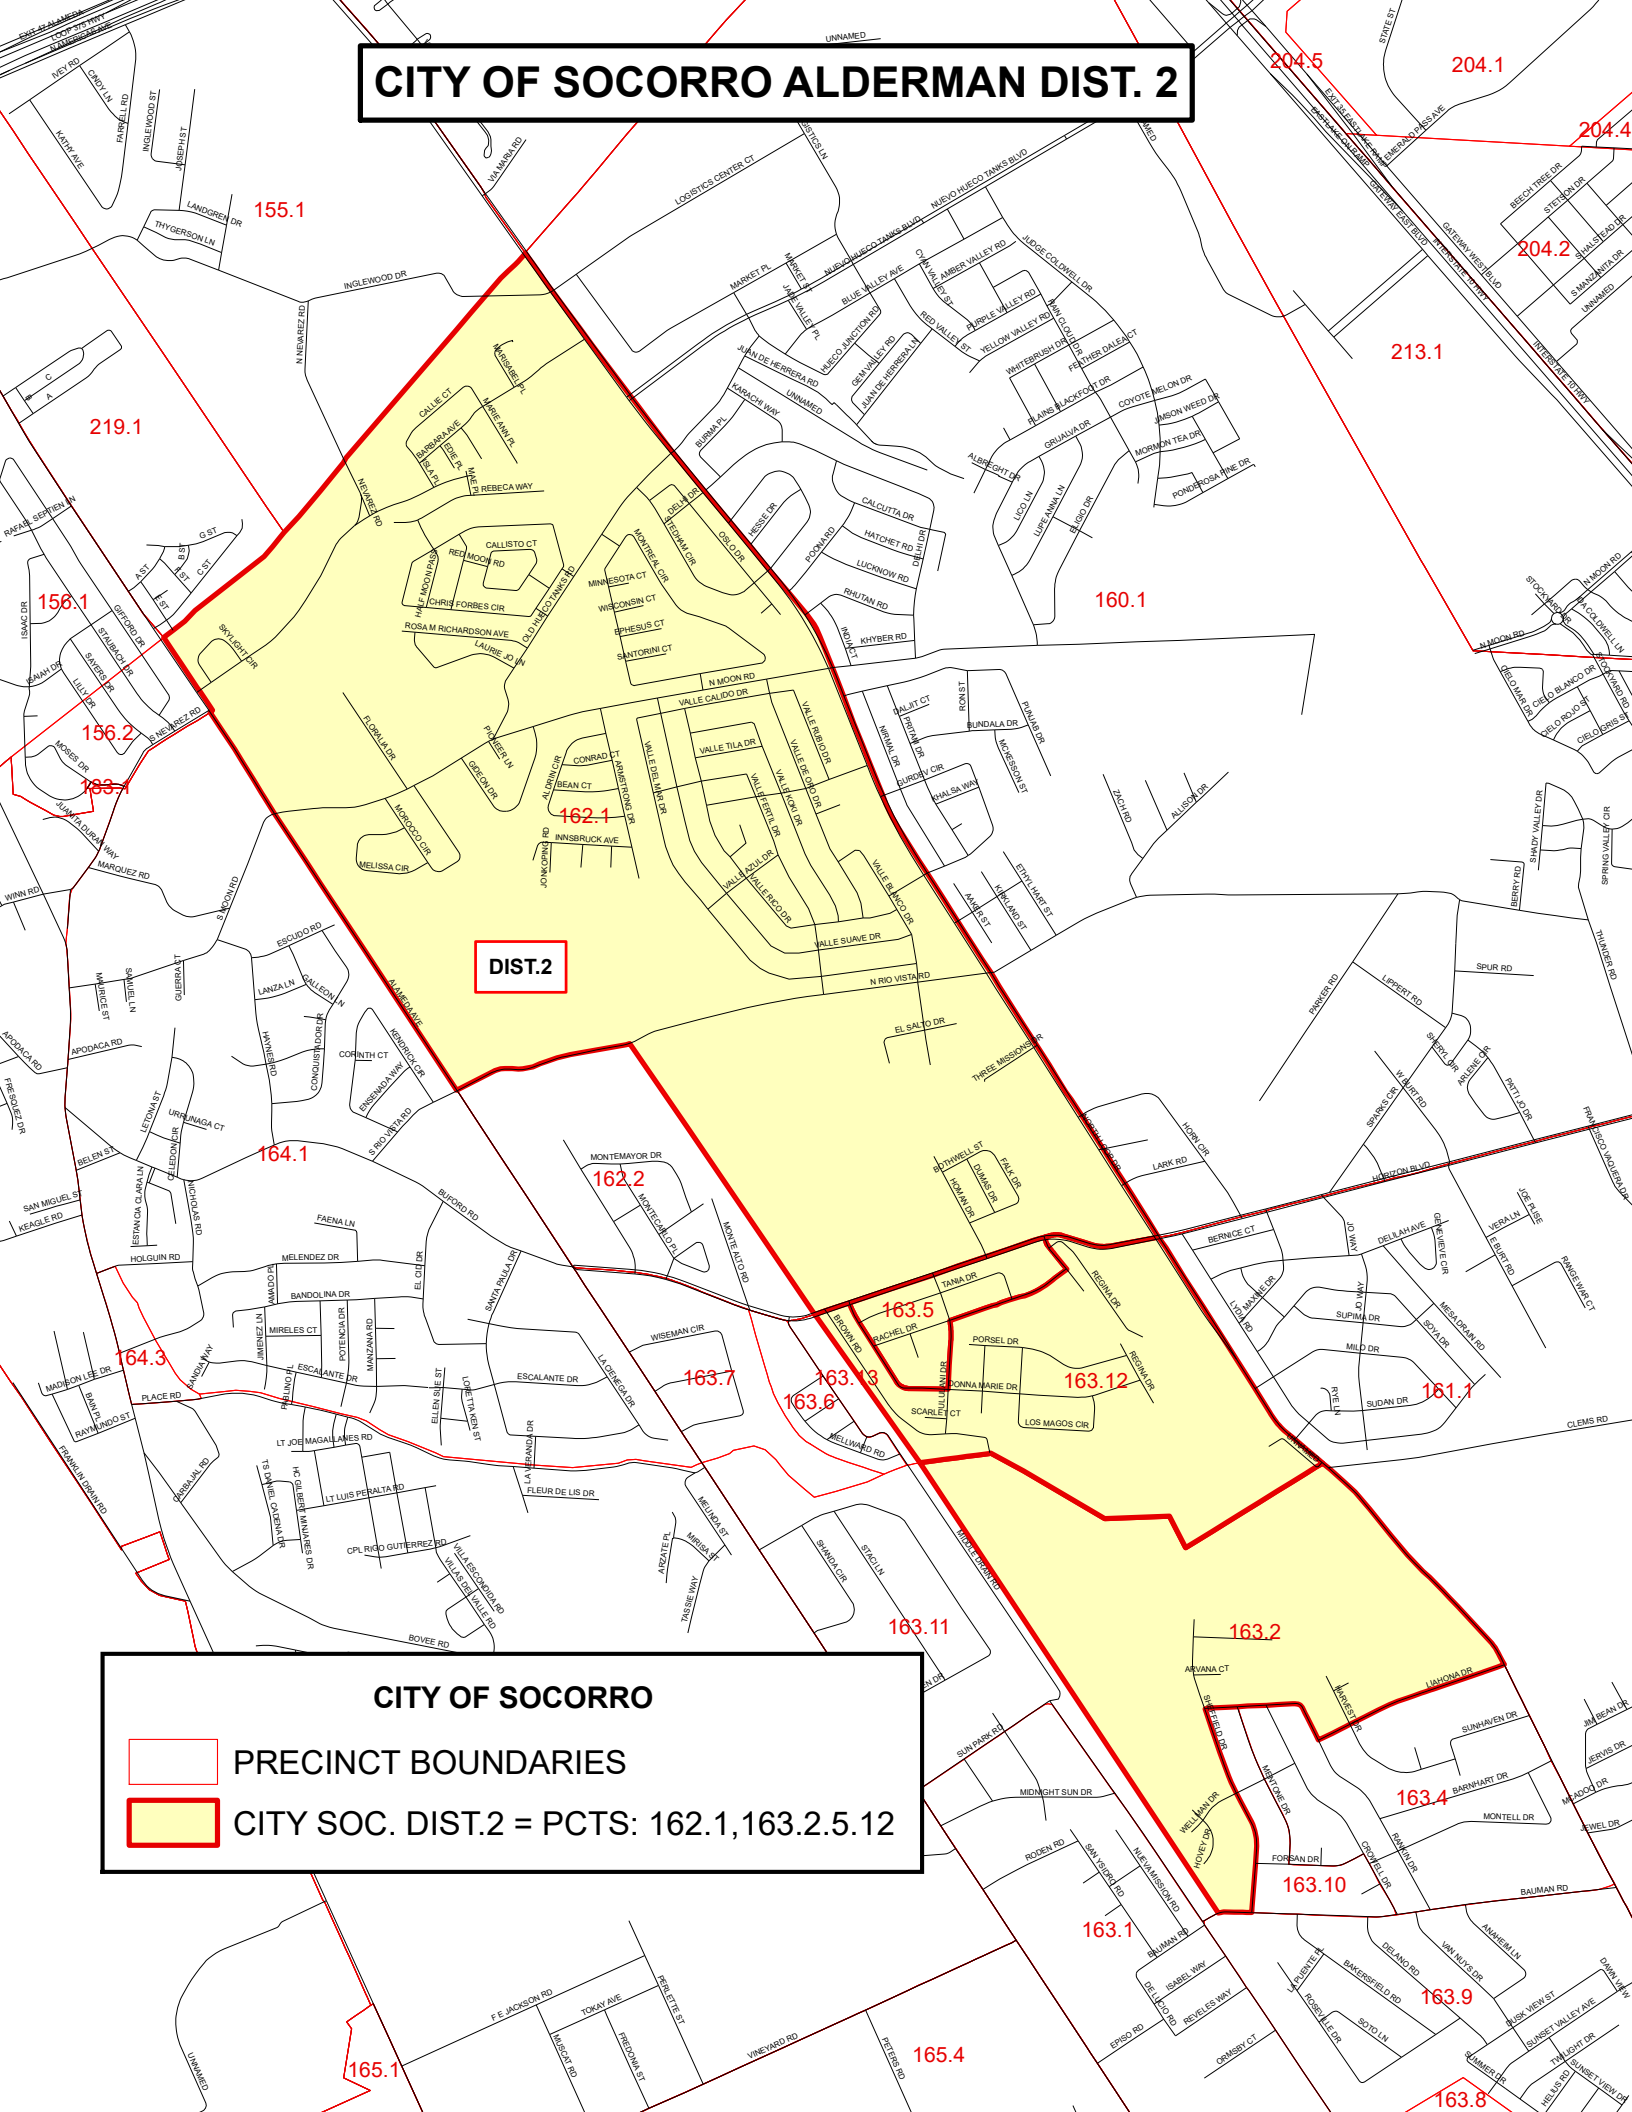

CITY OF SOCORRO ALDERMAN DIST. 2

CITY OF SOCORRO

-  PRECINCT BOUNDARIES
-  CITY OF SOCORRO DIST. 2 = PCTS: 162.1, 163.2.5.12