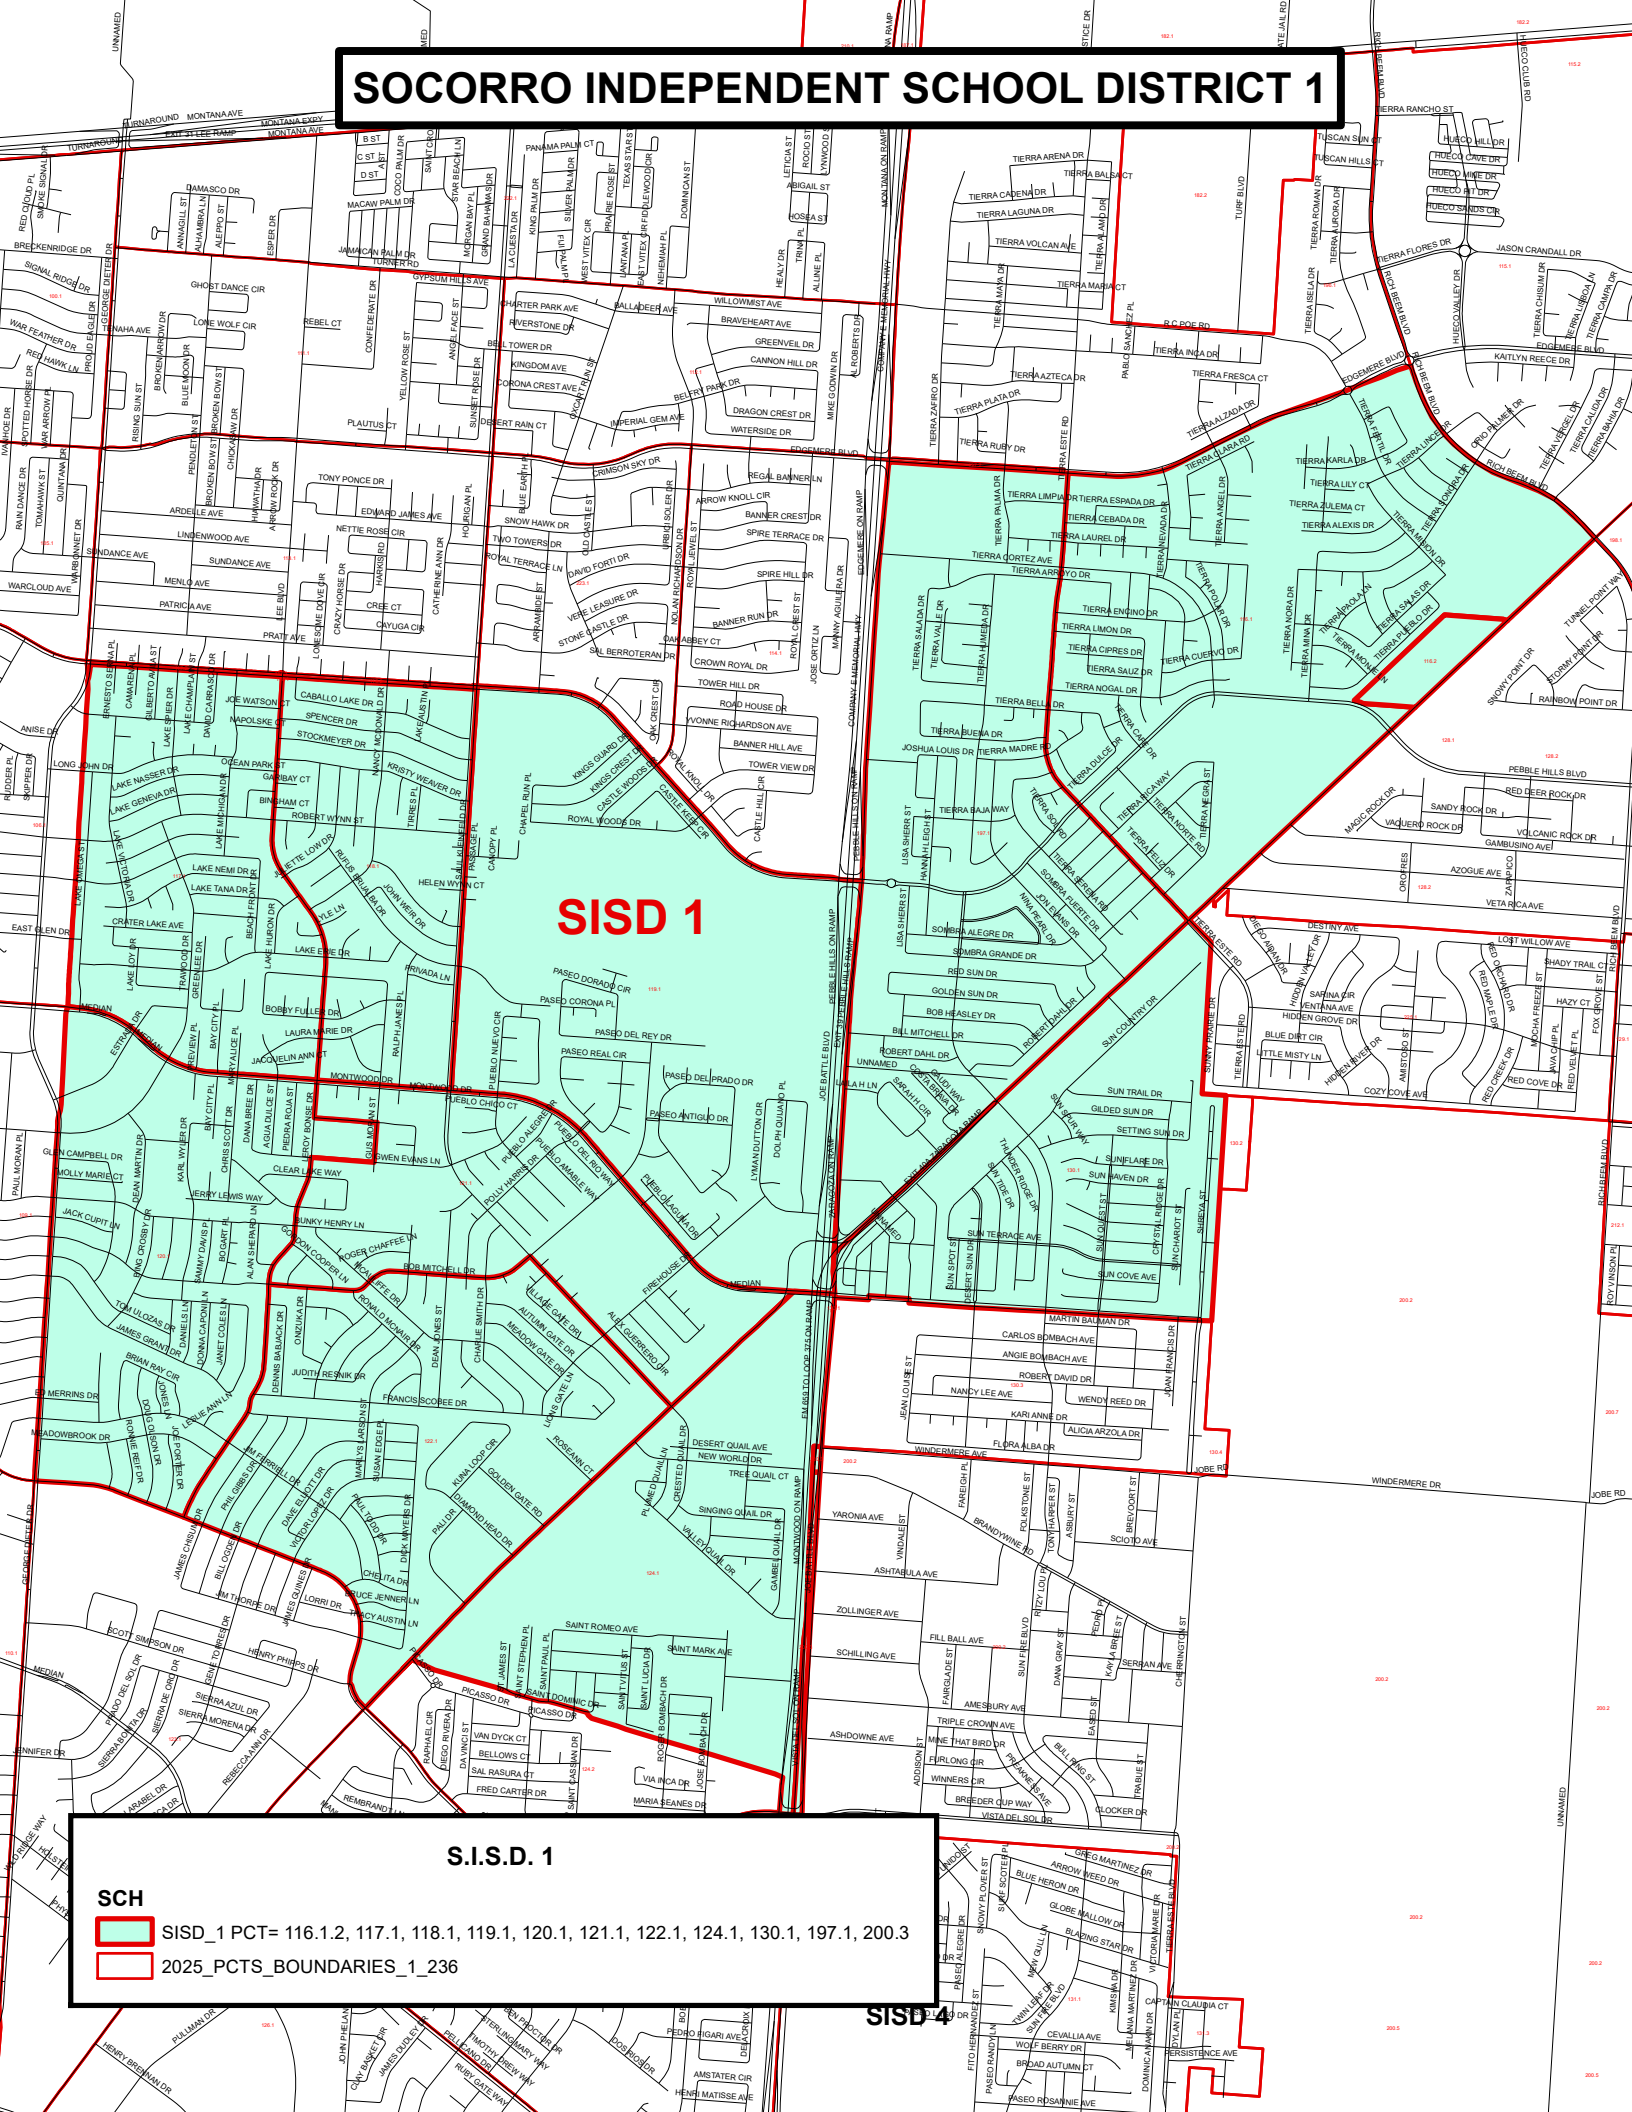

SOCORRO INDEPENDENT SCHOOL DISTRICT 1

SISD 1

S.I.S.D. 1

SCH

- SISD_1 PCT= 116.1, 117.1, 118.1, 119.1, 120.1, 121.1, 122.1, 124.1, 130.1, 197.1, 200.3
- 2025_PCTS_BOUNDARIES_1_236

SISD 4