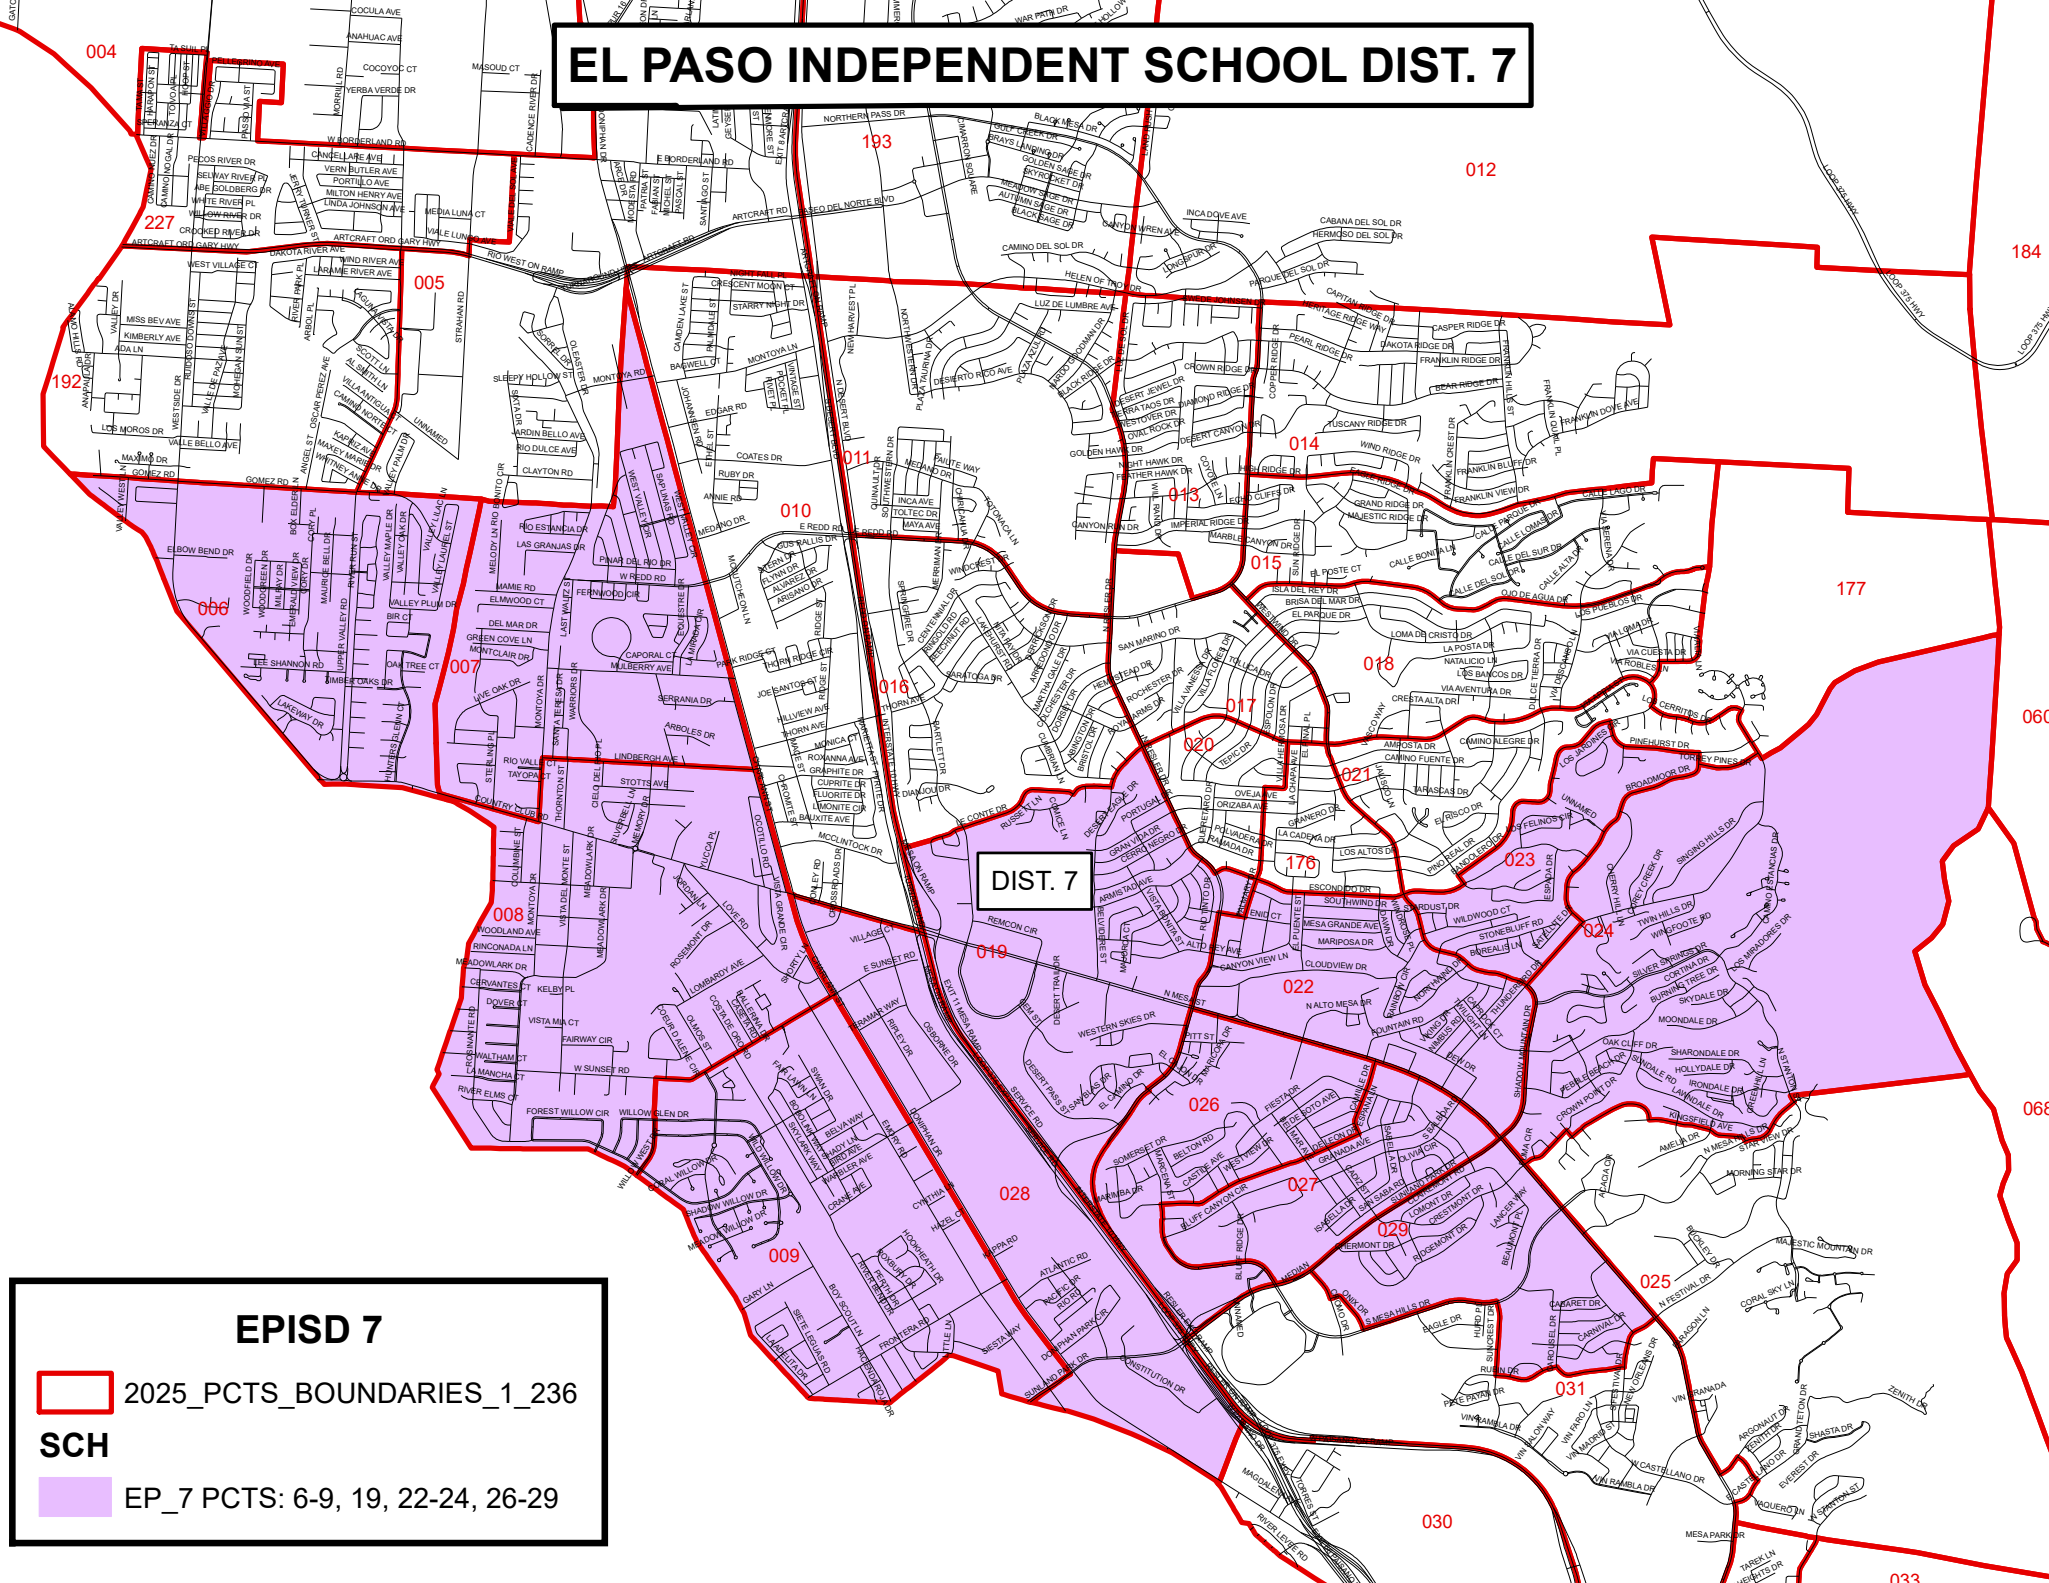

EL PASO INDEPENDENT SCHOOL DIST. 7

EPISD 7

 2025_PCTS_BOUNDARIES_1_236

SCH

 EP_7 PCTS: 6-9, 19, 22-24, 26-29