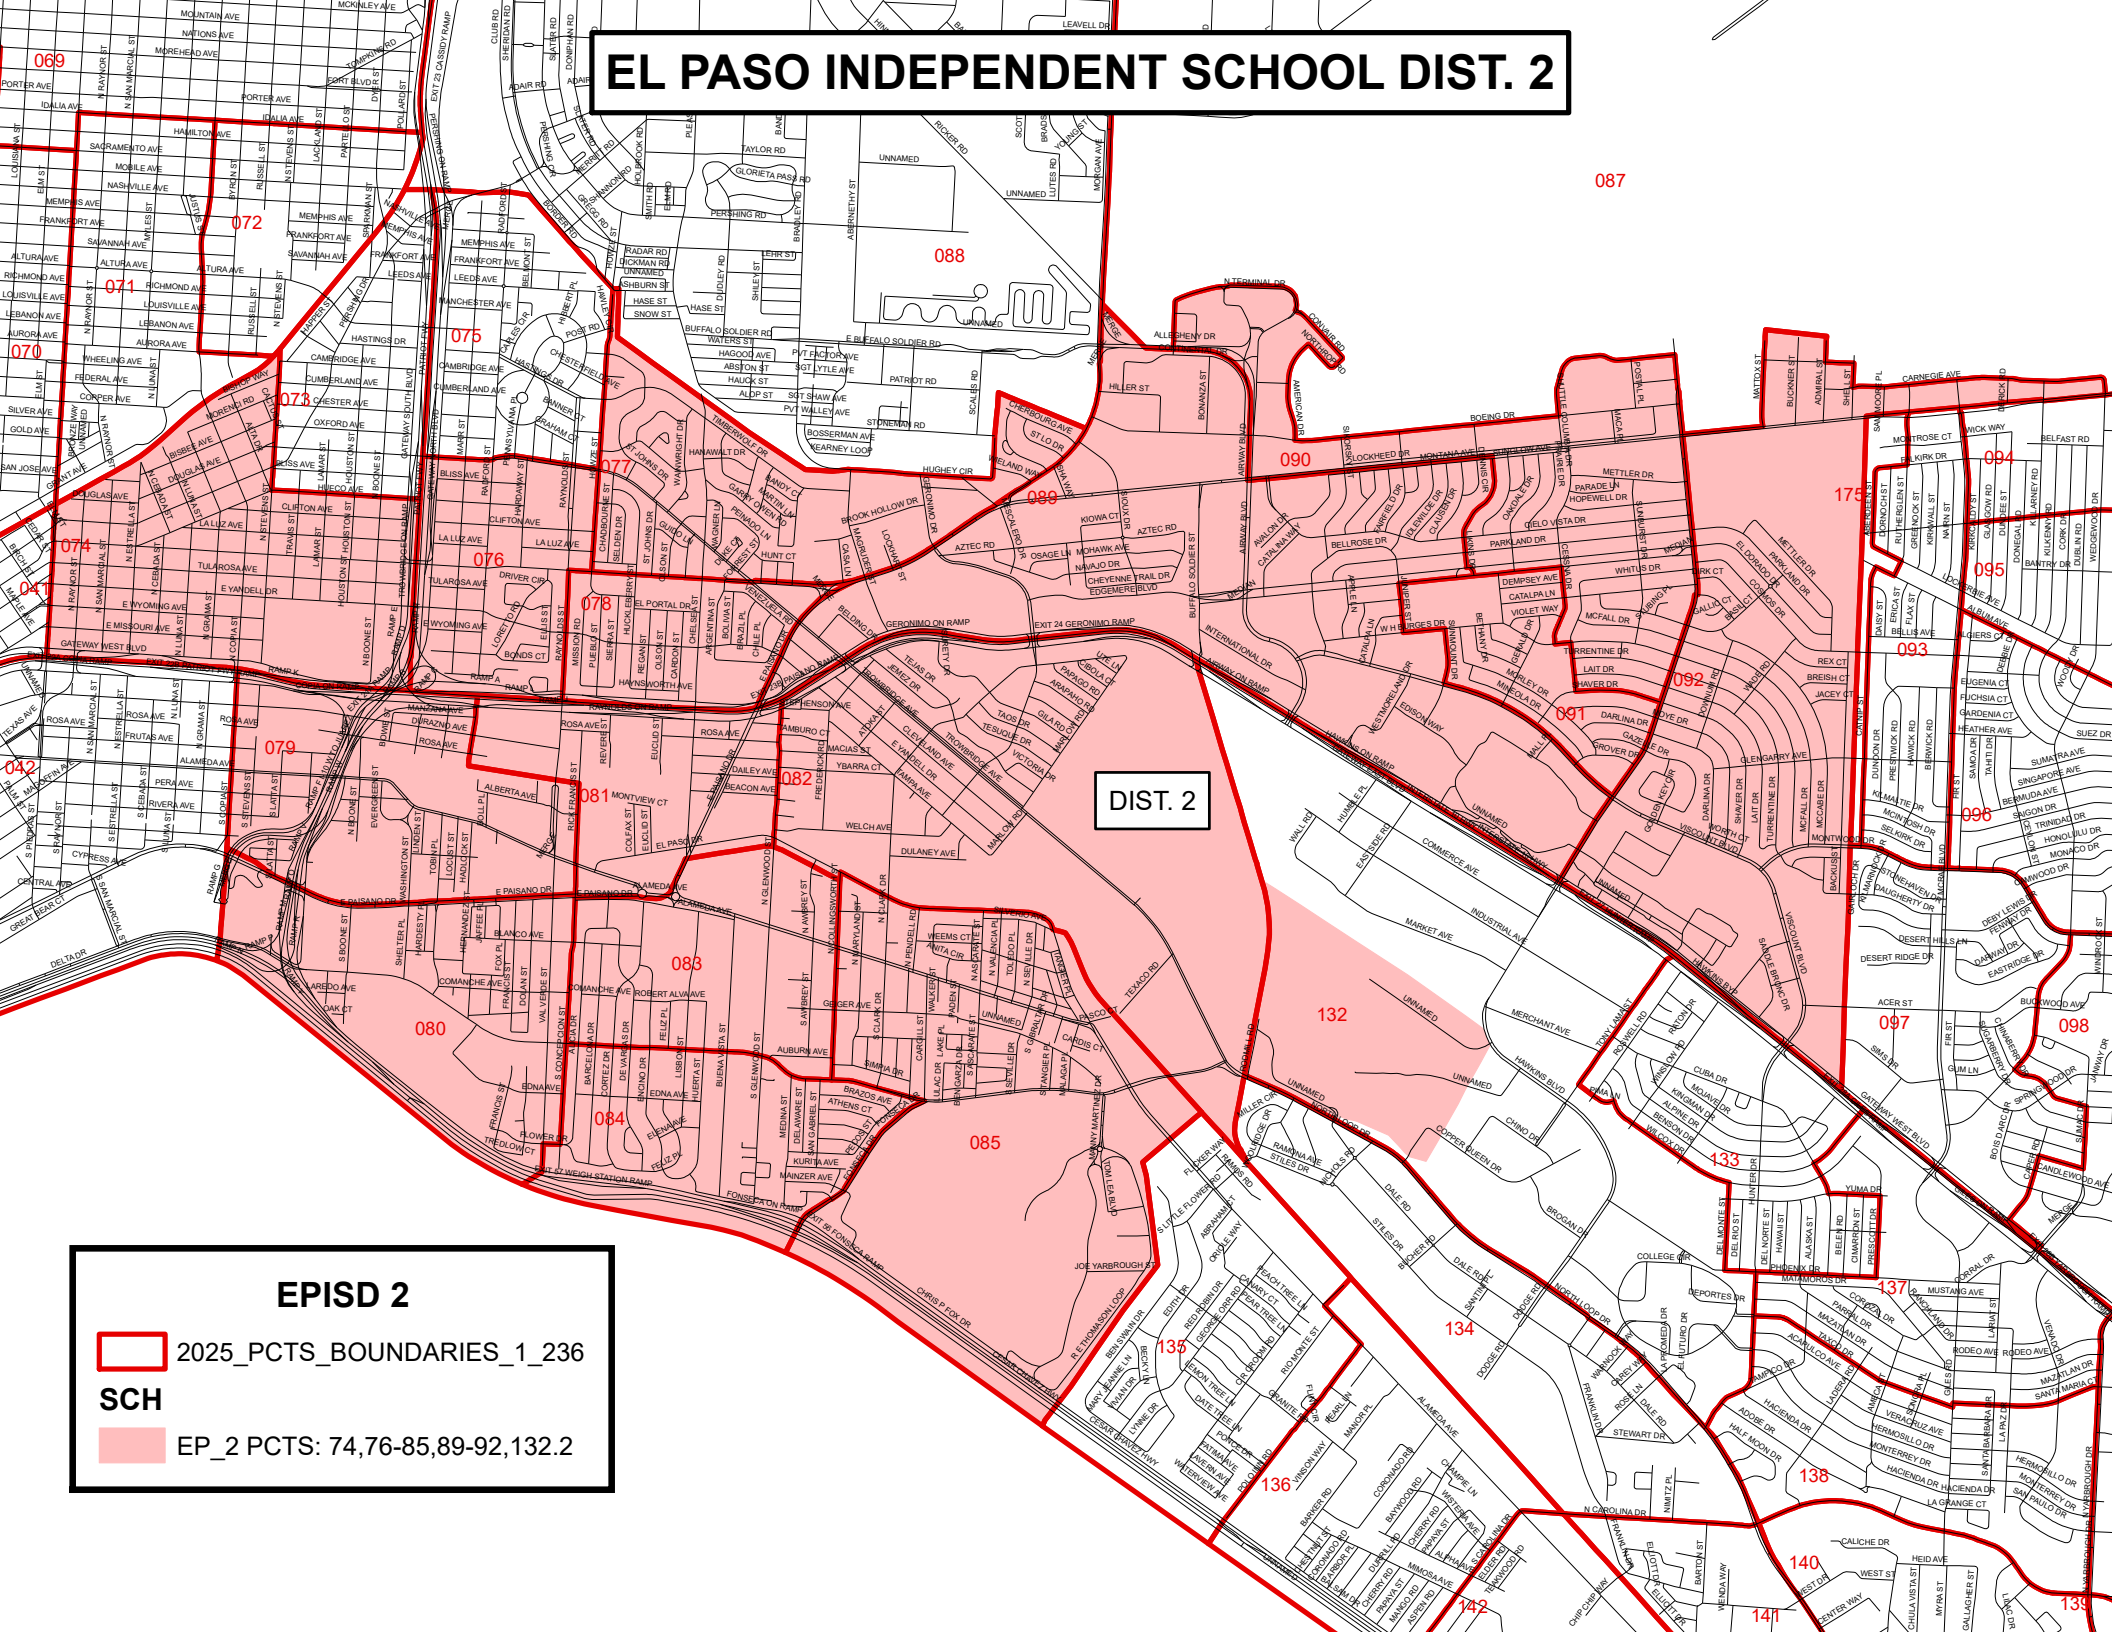

# EL PASO INDEPENDENT SCHOOL DIST. 2

## EPISD 2

2025\_PCTS\_BOUNDARIES\_1\_236

SCH

EP\_2 PCTS: 74,76-85,89-92,132.2