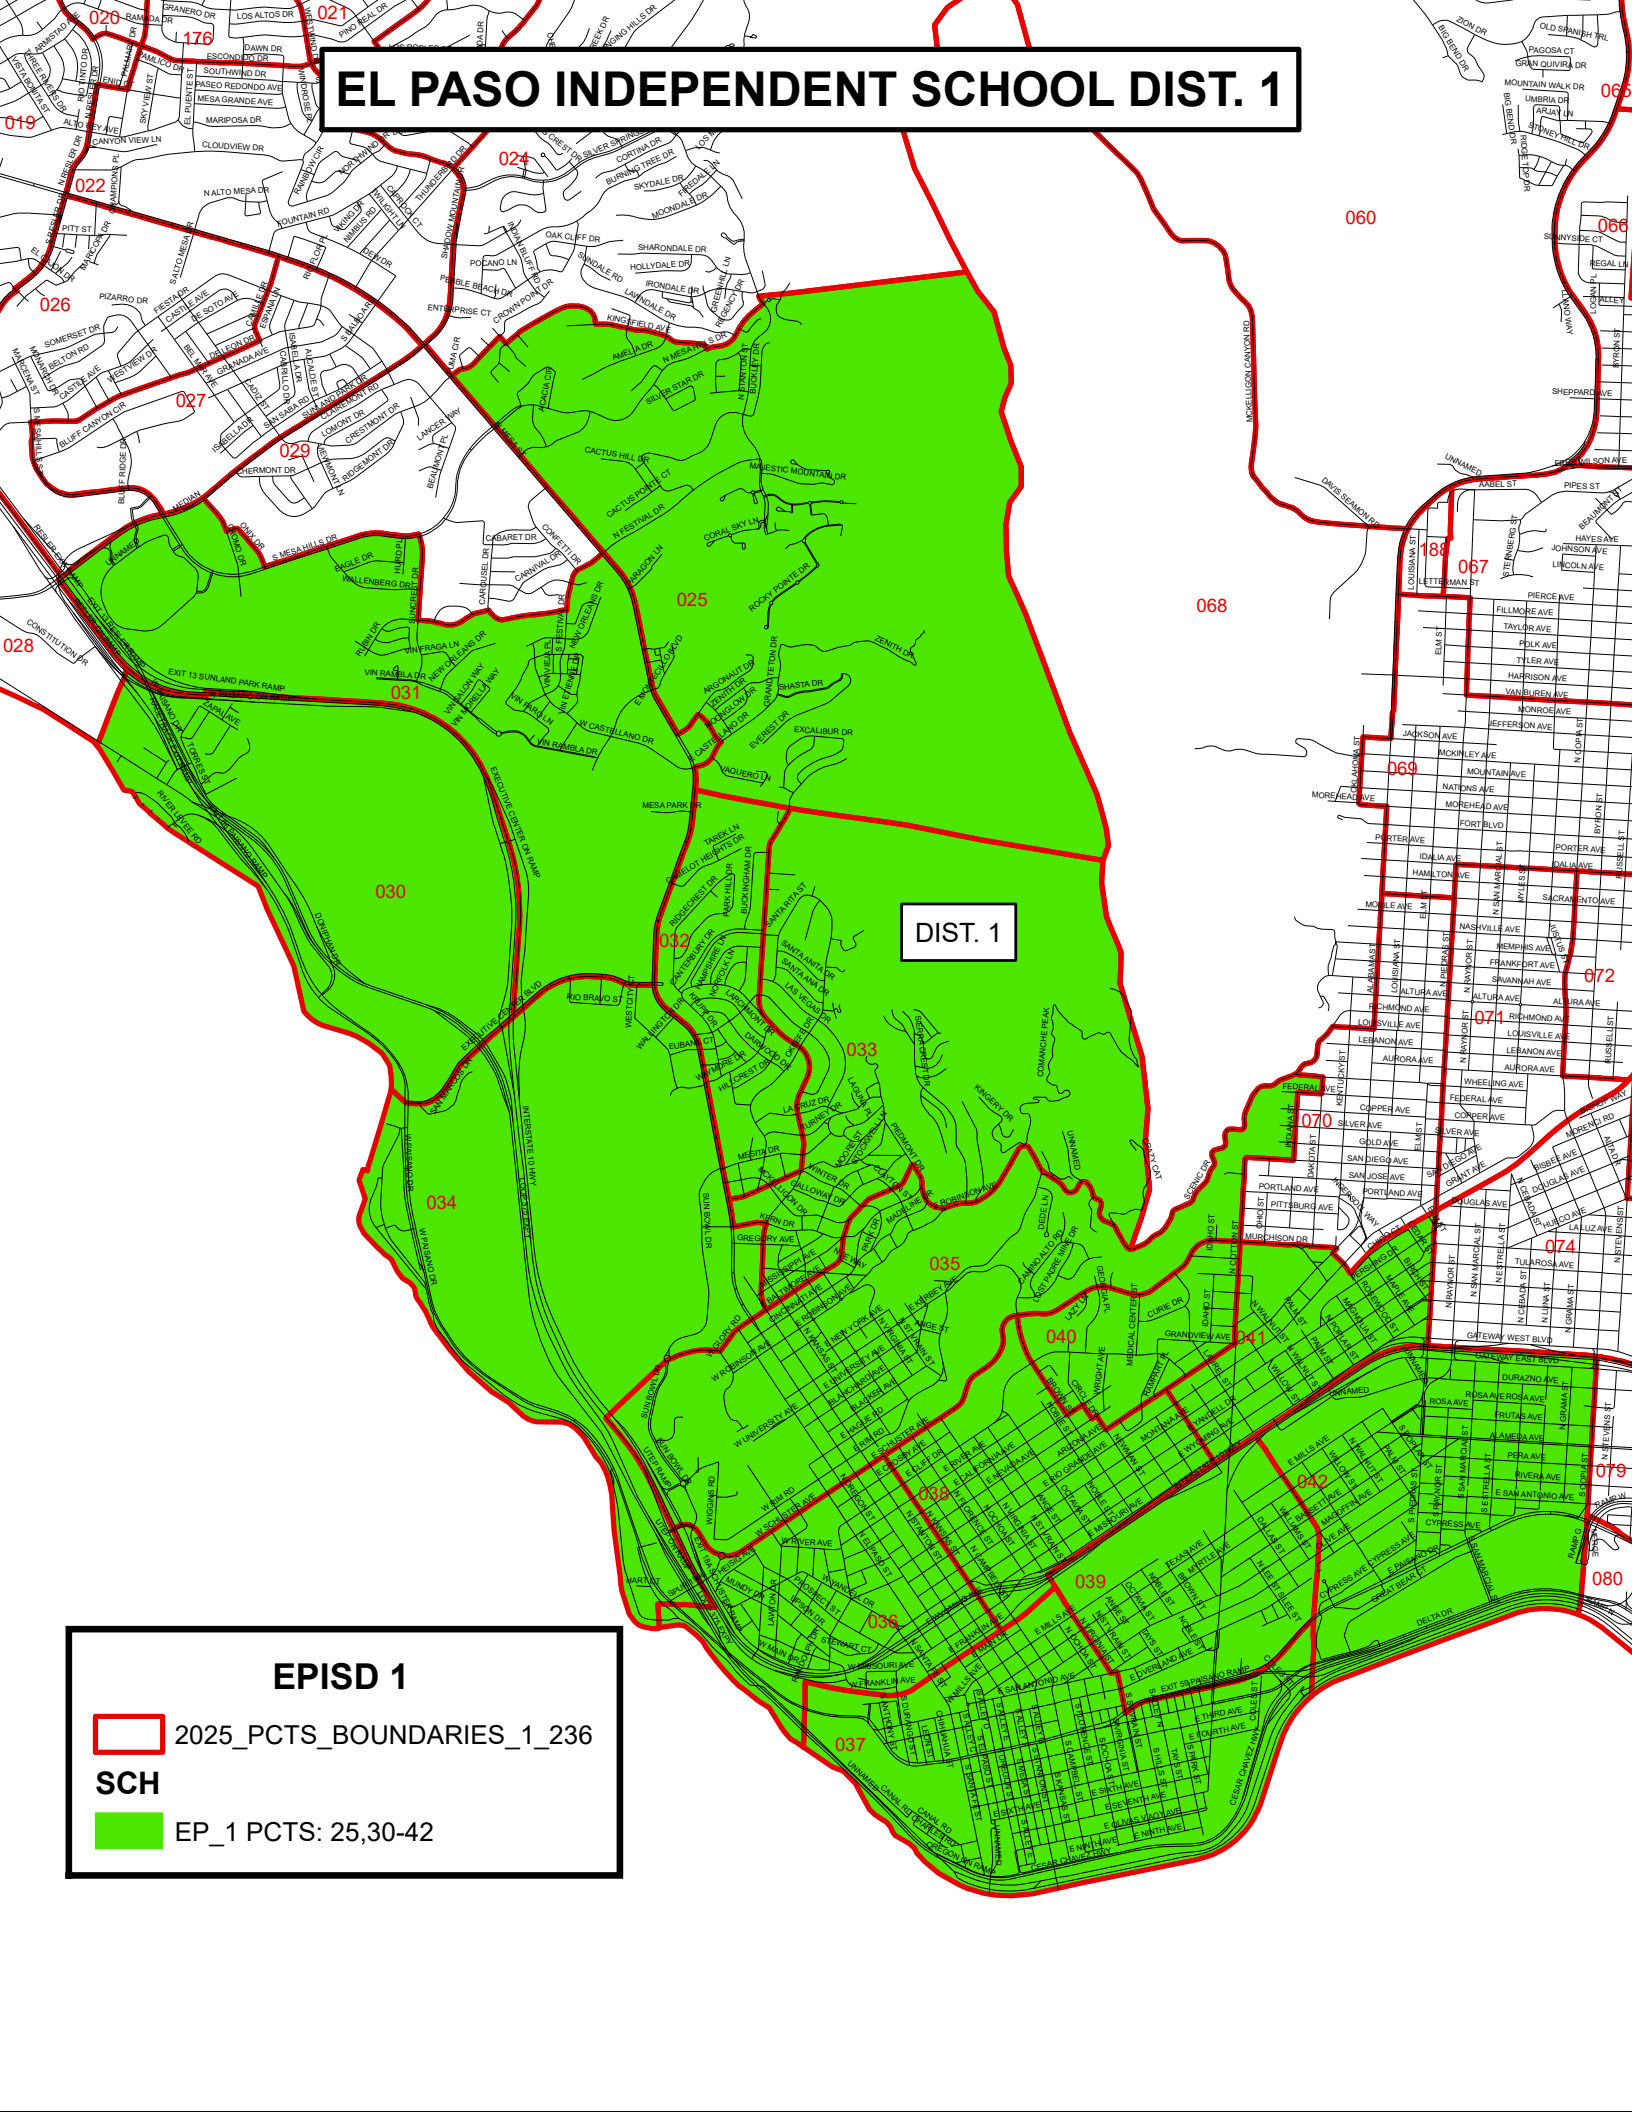

EL PASO INDEPENDENT SCHOOL DIST. 1

EPISD 1

-  2025_PCTS_BOUNDARIES_1_236
- SCH**
-  EP_1 PCTS: 25,30-42