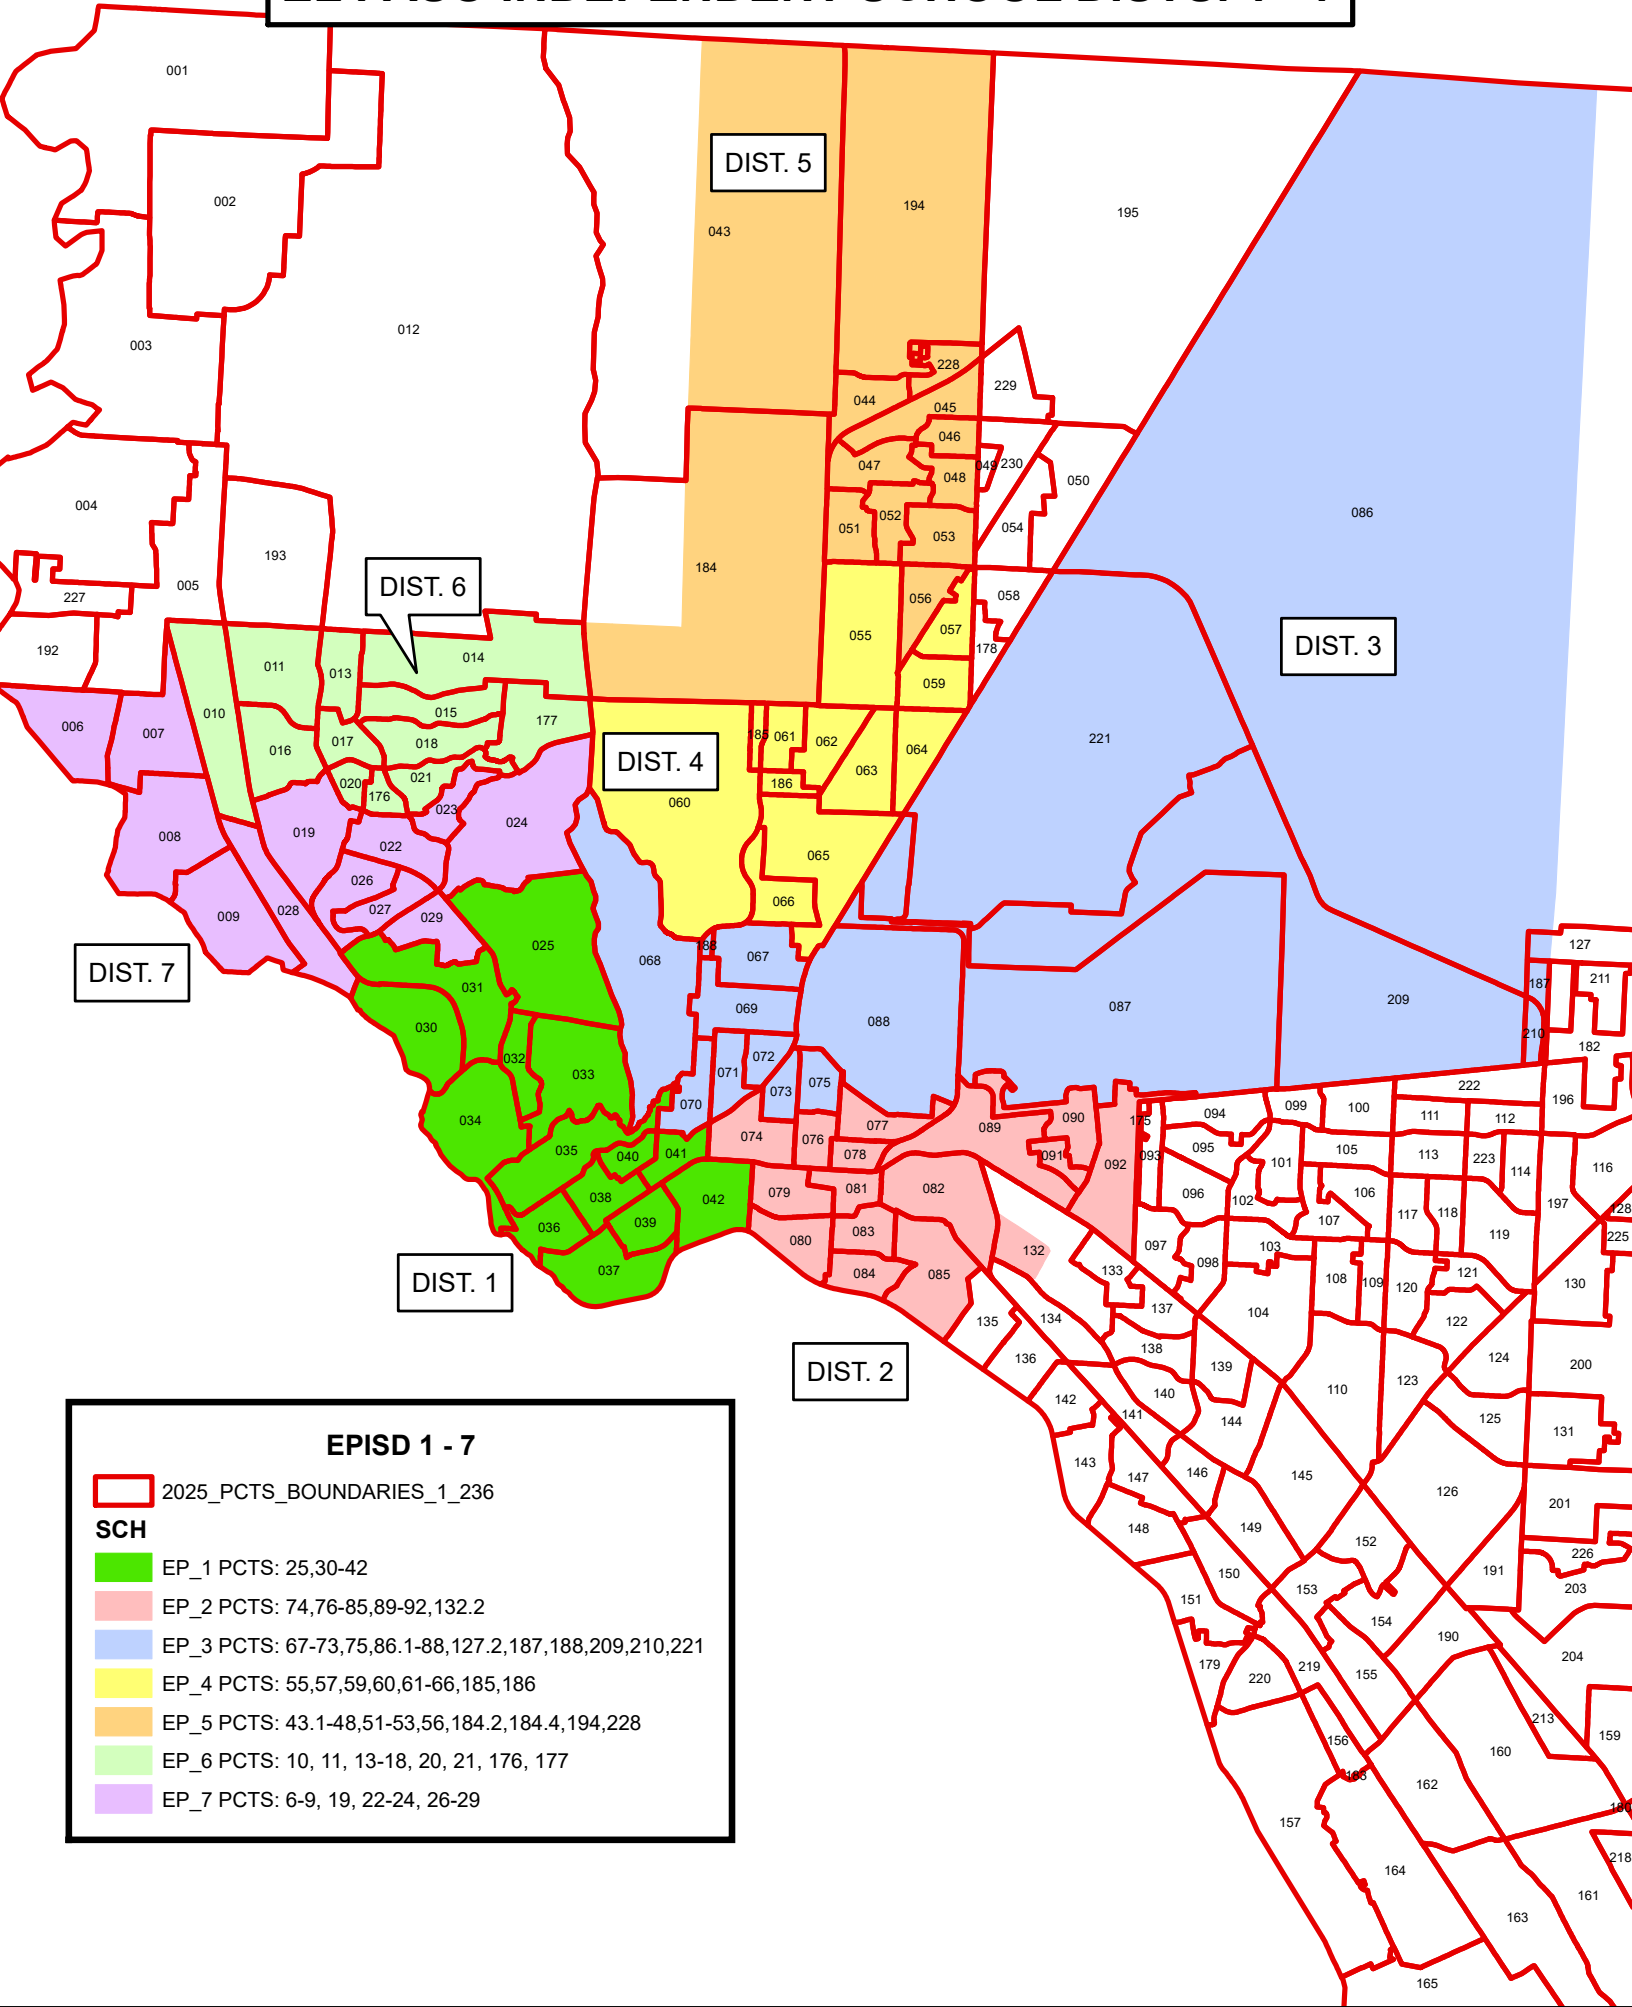

EL PASO INDEPENDENT SCHOOL DIST. 1 - 7

DIST. 5

DIST. 6

DIST. 3

DIST. 4

DIST. 7

DIST. 1

DIST. 2

EPISD 1 - 7

2025_PCTS_BOUNDARIES_1_236

SCH

- EP_1 PCTS: 25,30-42
- EP_2 PCTS: 74,76-85,89-92,132.2
- EP_3 PCTS: 67-73,75,86.1-88,127.2,187,188,209,210,221
- EP_4 PCTS: 55,57,59,60,61-66,185,186
- EP_5 PCTS: 43.1-48,51-53,56,184.2,184.4,194,228
- EP_6 PCTS: 10, 11, 13-18, 20, 21, 176, 177
- EP_7 PCTS: 6-9, 19, 22-24, 26-29