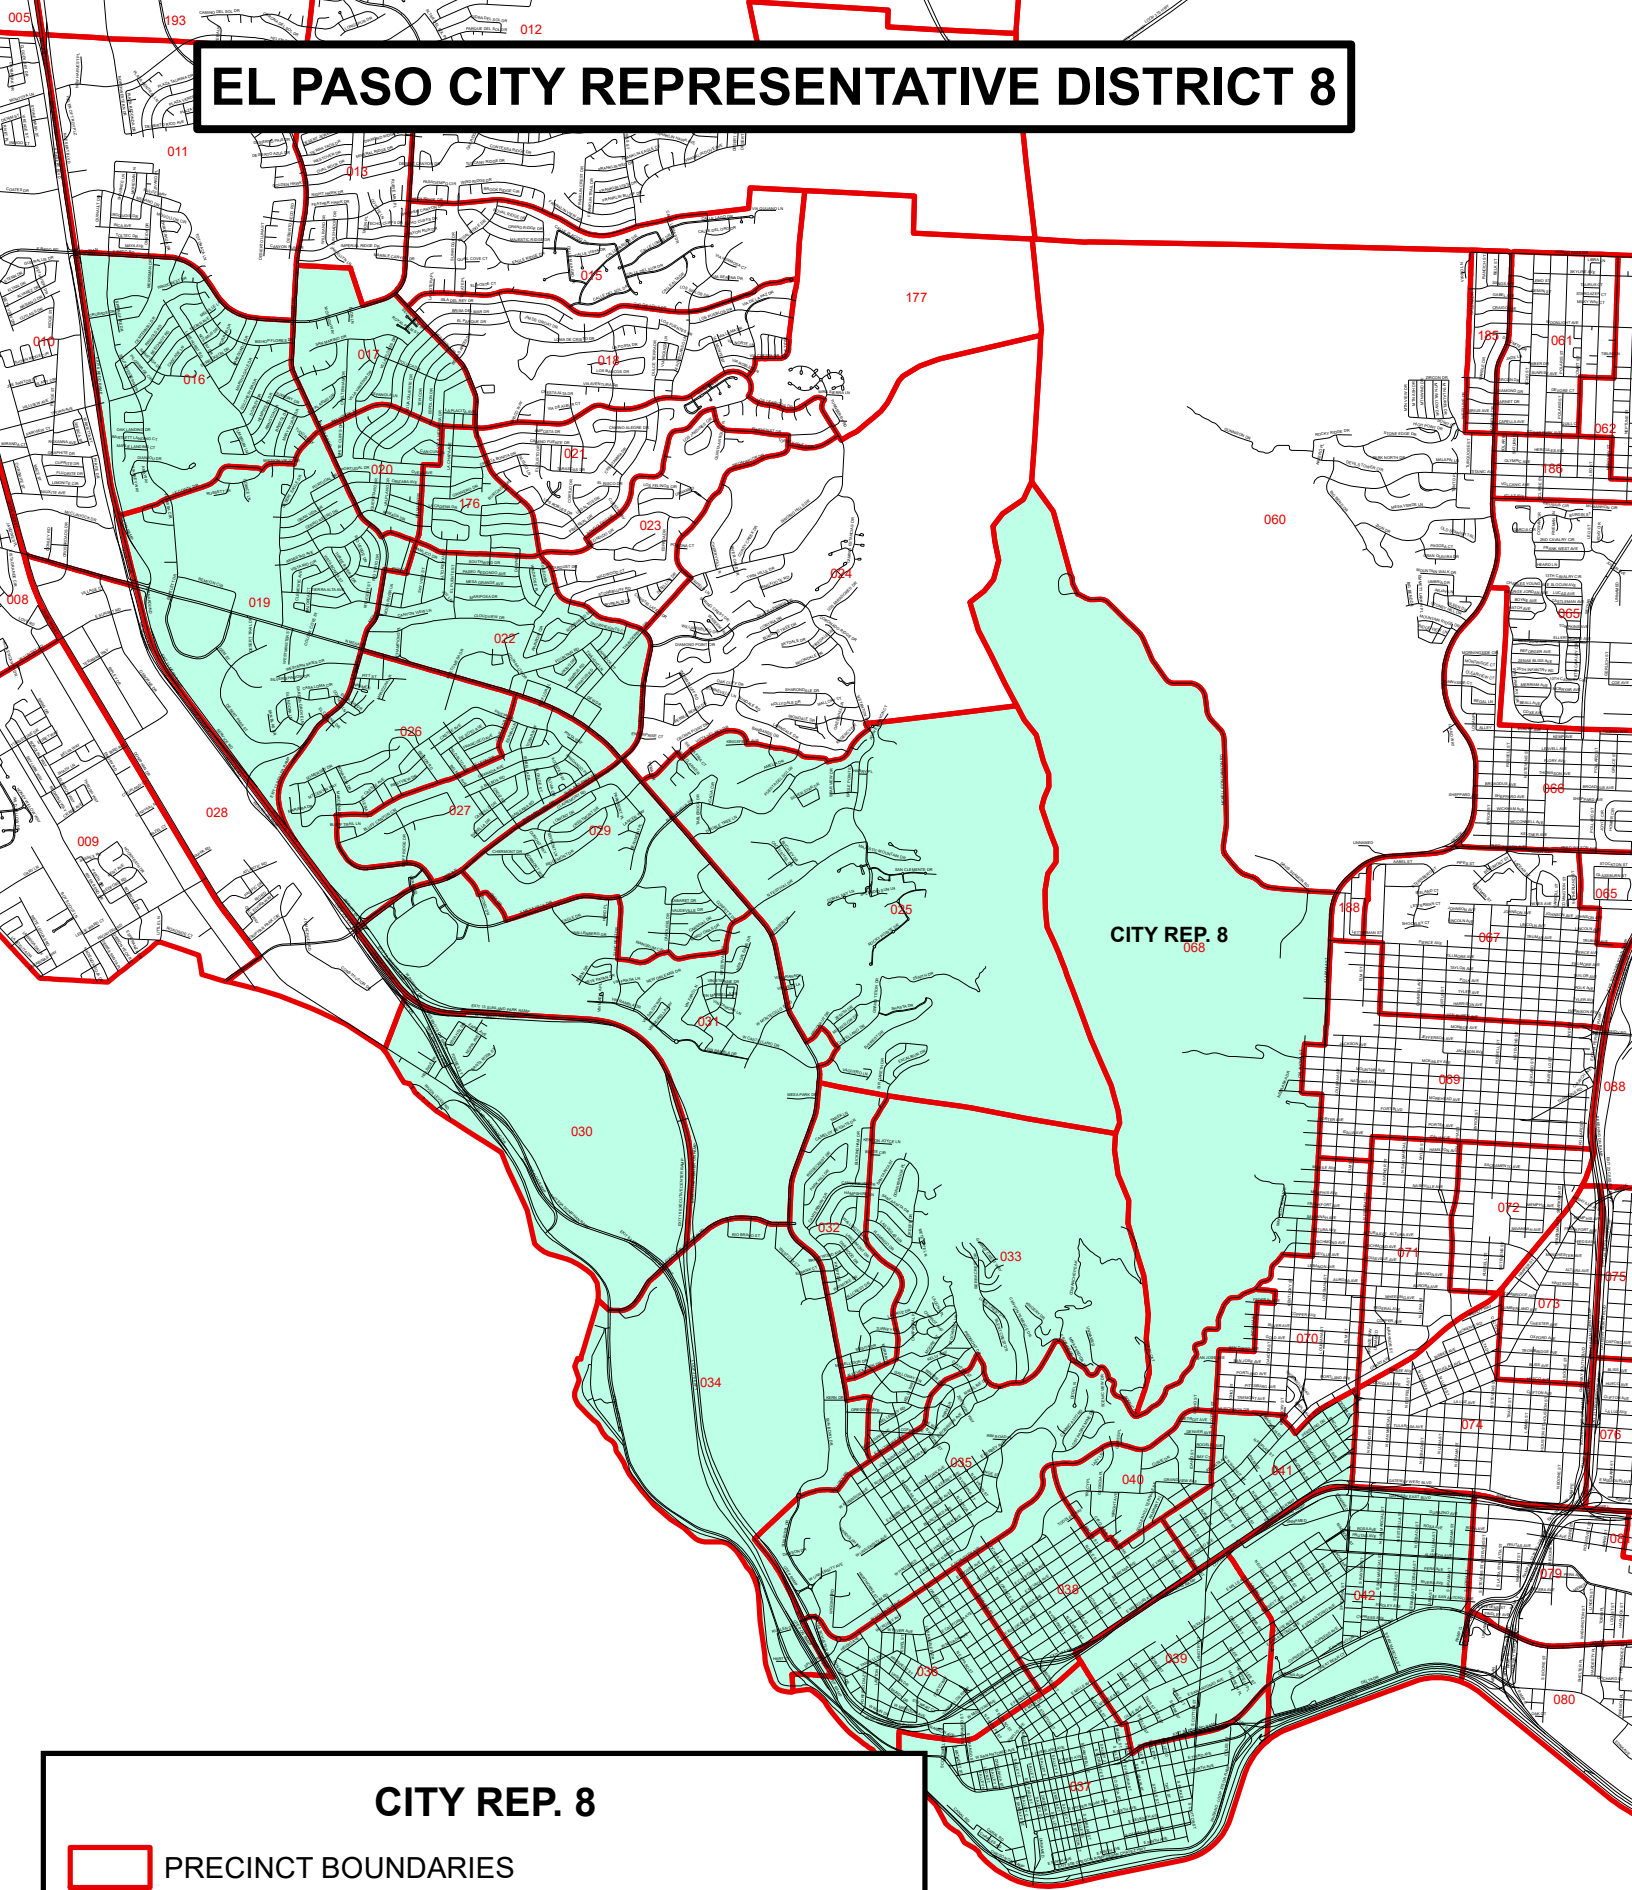

EL PASO CITY REPRESENTATIVE DISTRICT 8

CITY REP. 8

-  PRECINCT BOUNDARIES
-  ELP DIST. 8 PCT'S: 16,17,19,20,22,25-27,29-42,68,176