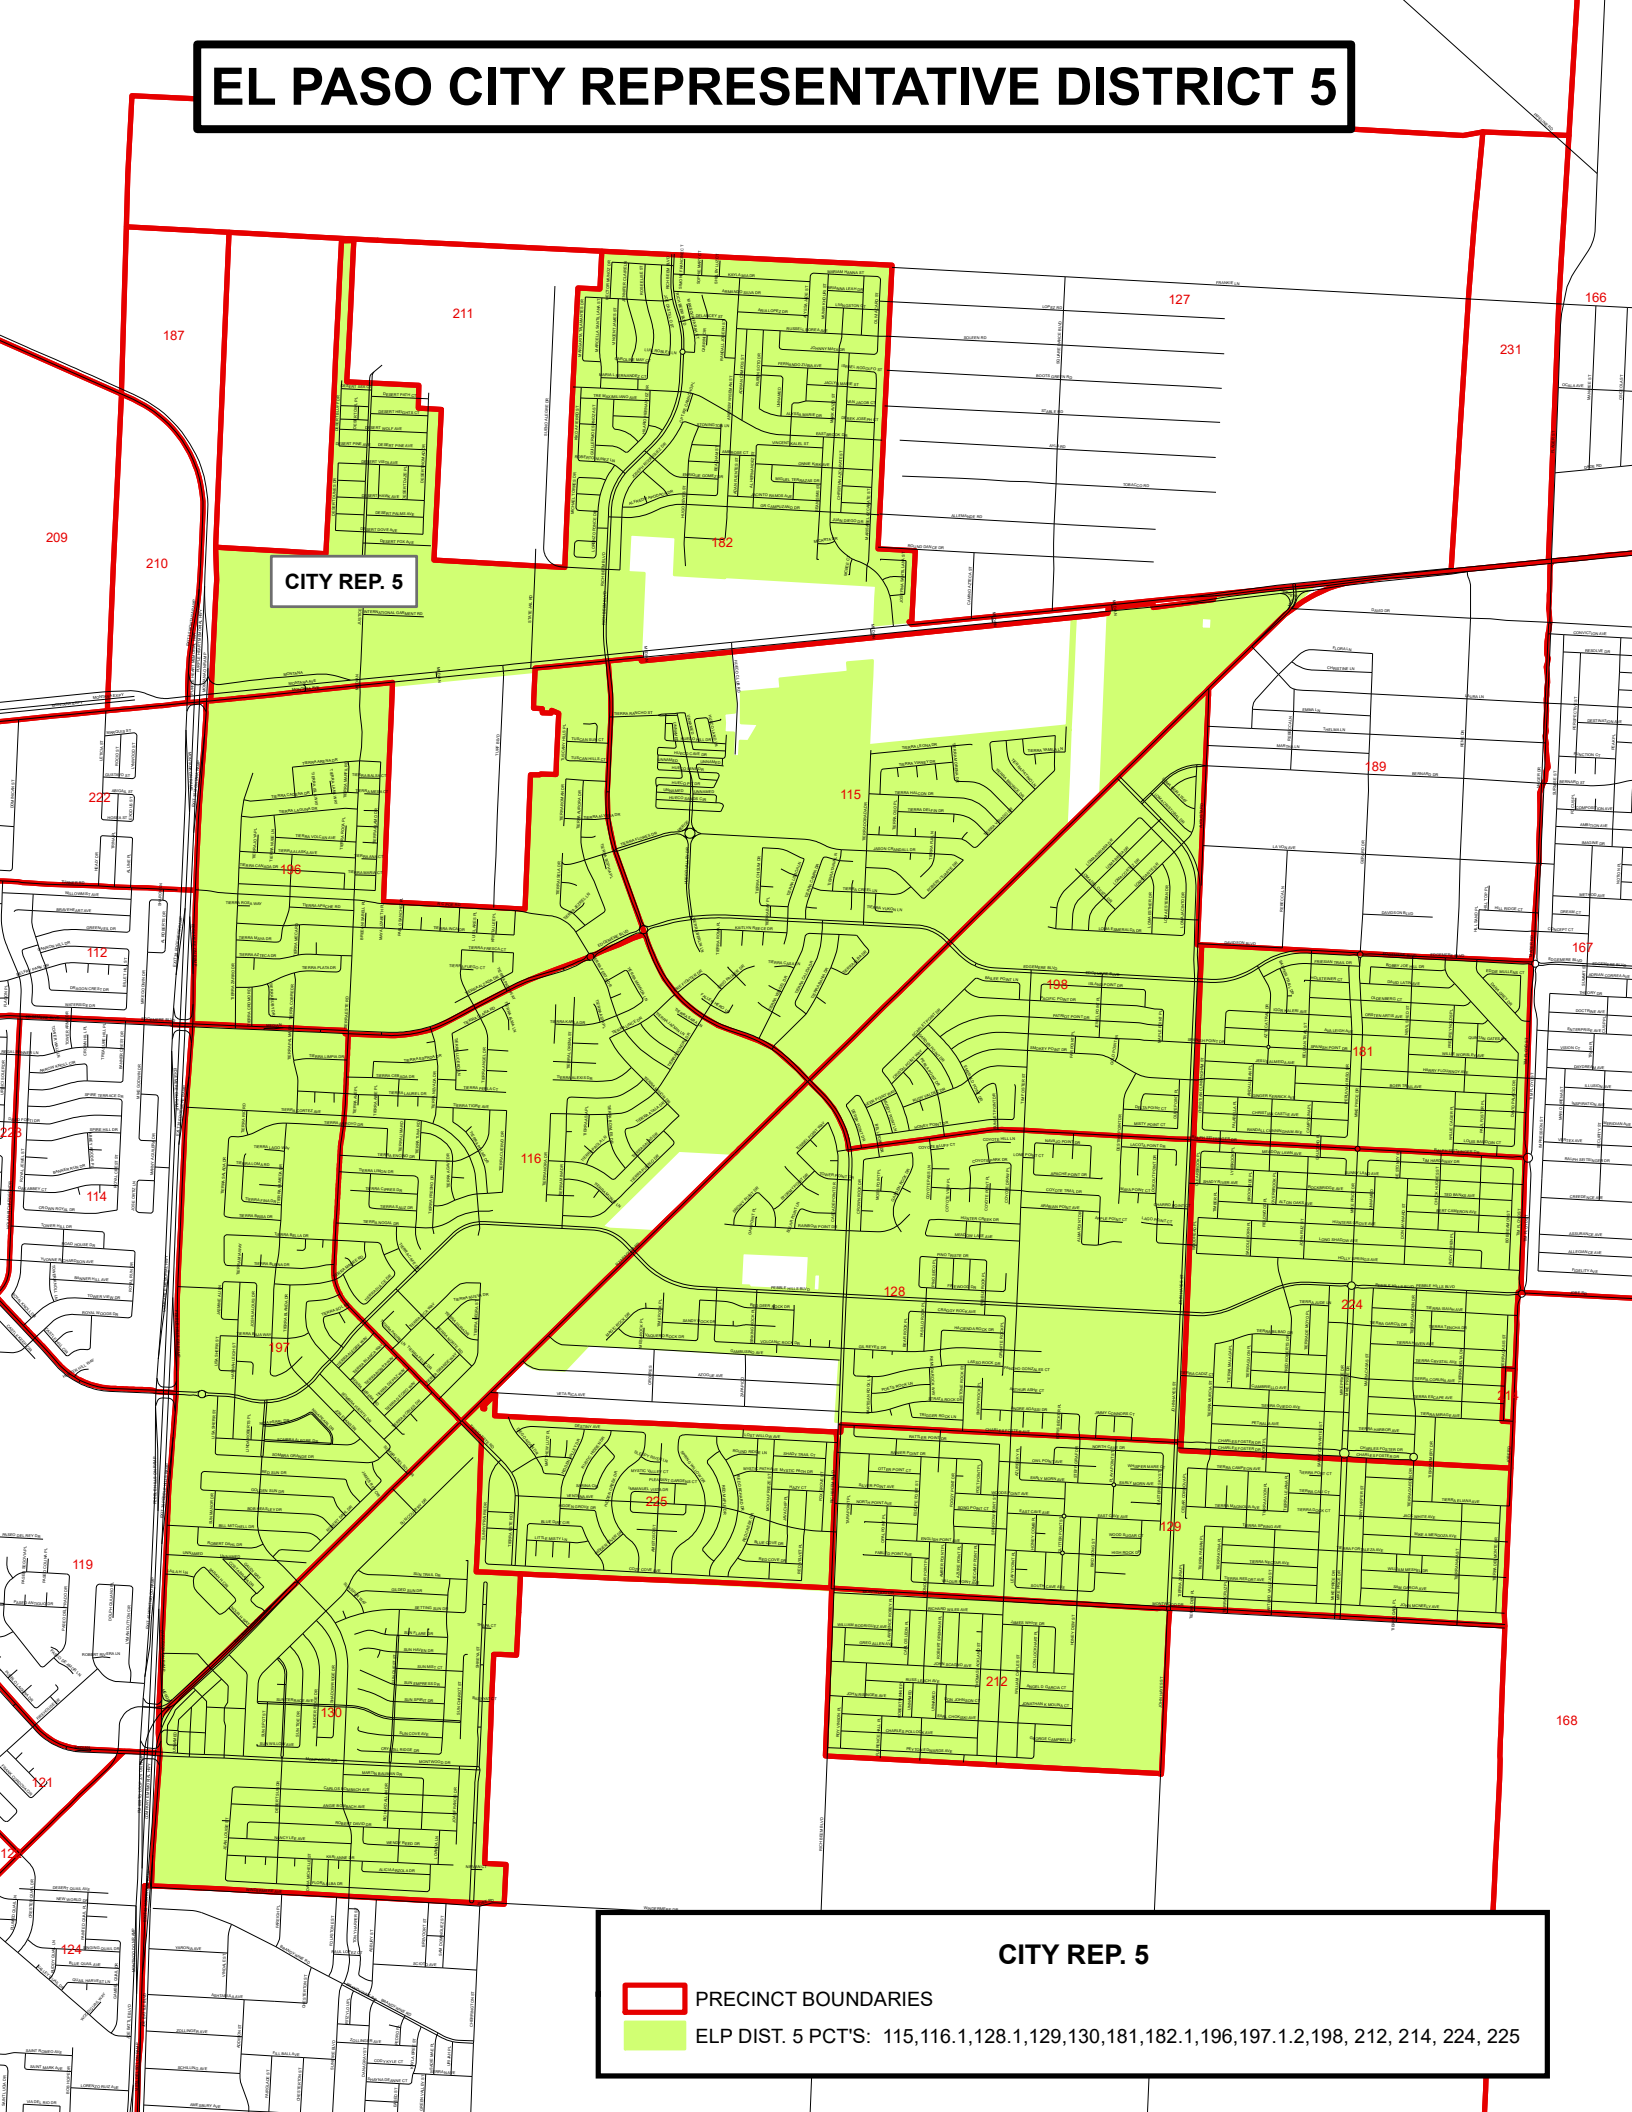

# EL PASO CITY REPRESENTATIVE DISTRICT 5

CITY REP. 5

**CITY REP. 5**

-  PRECINCT BOUNDARIES
-  ELP DIST. 5 PCT'S: 115,116.1,128.1,129,130,181,182.1,196,197.1.2,198, 212, 214, 224, 225