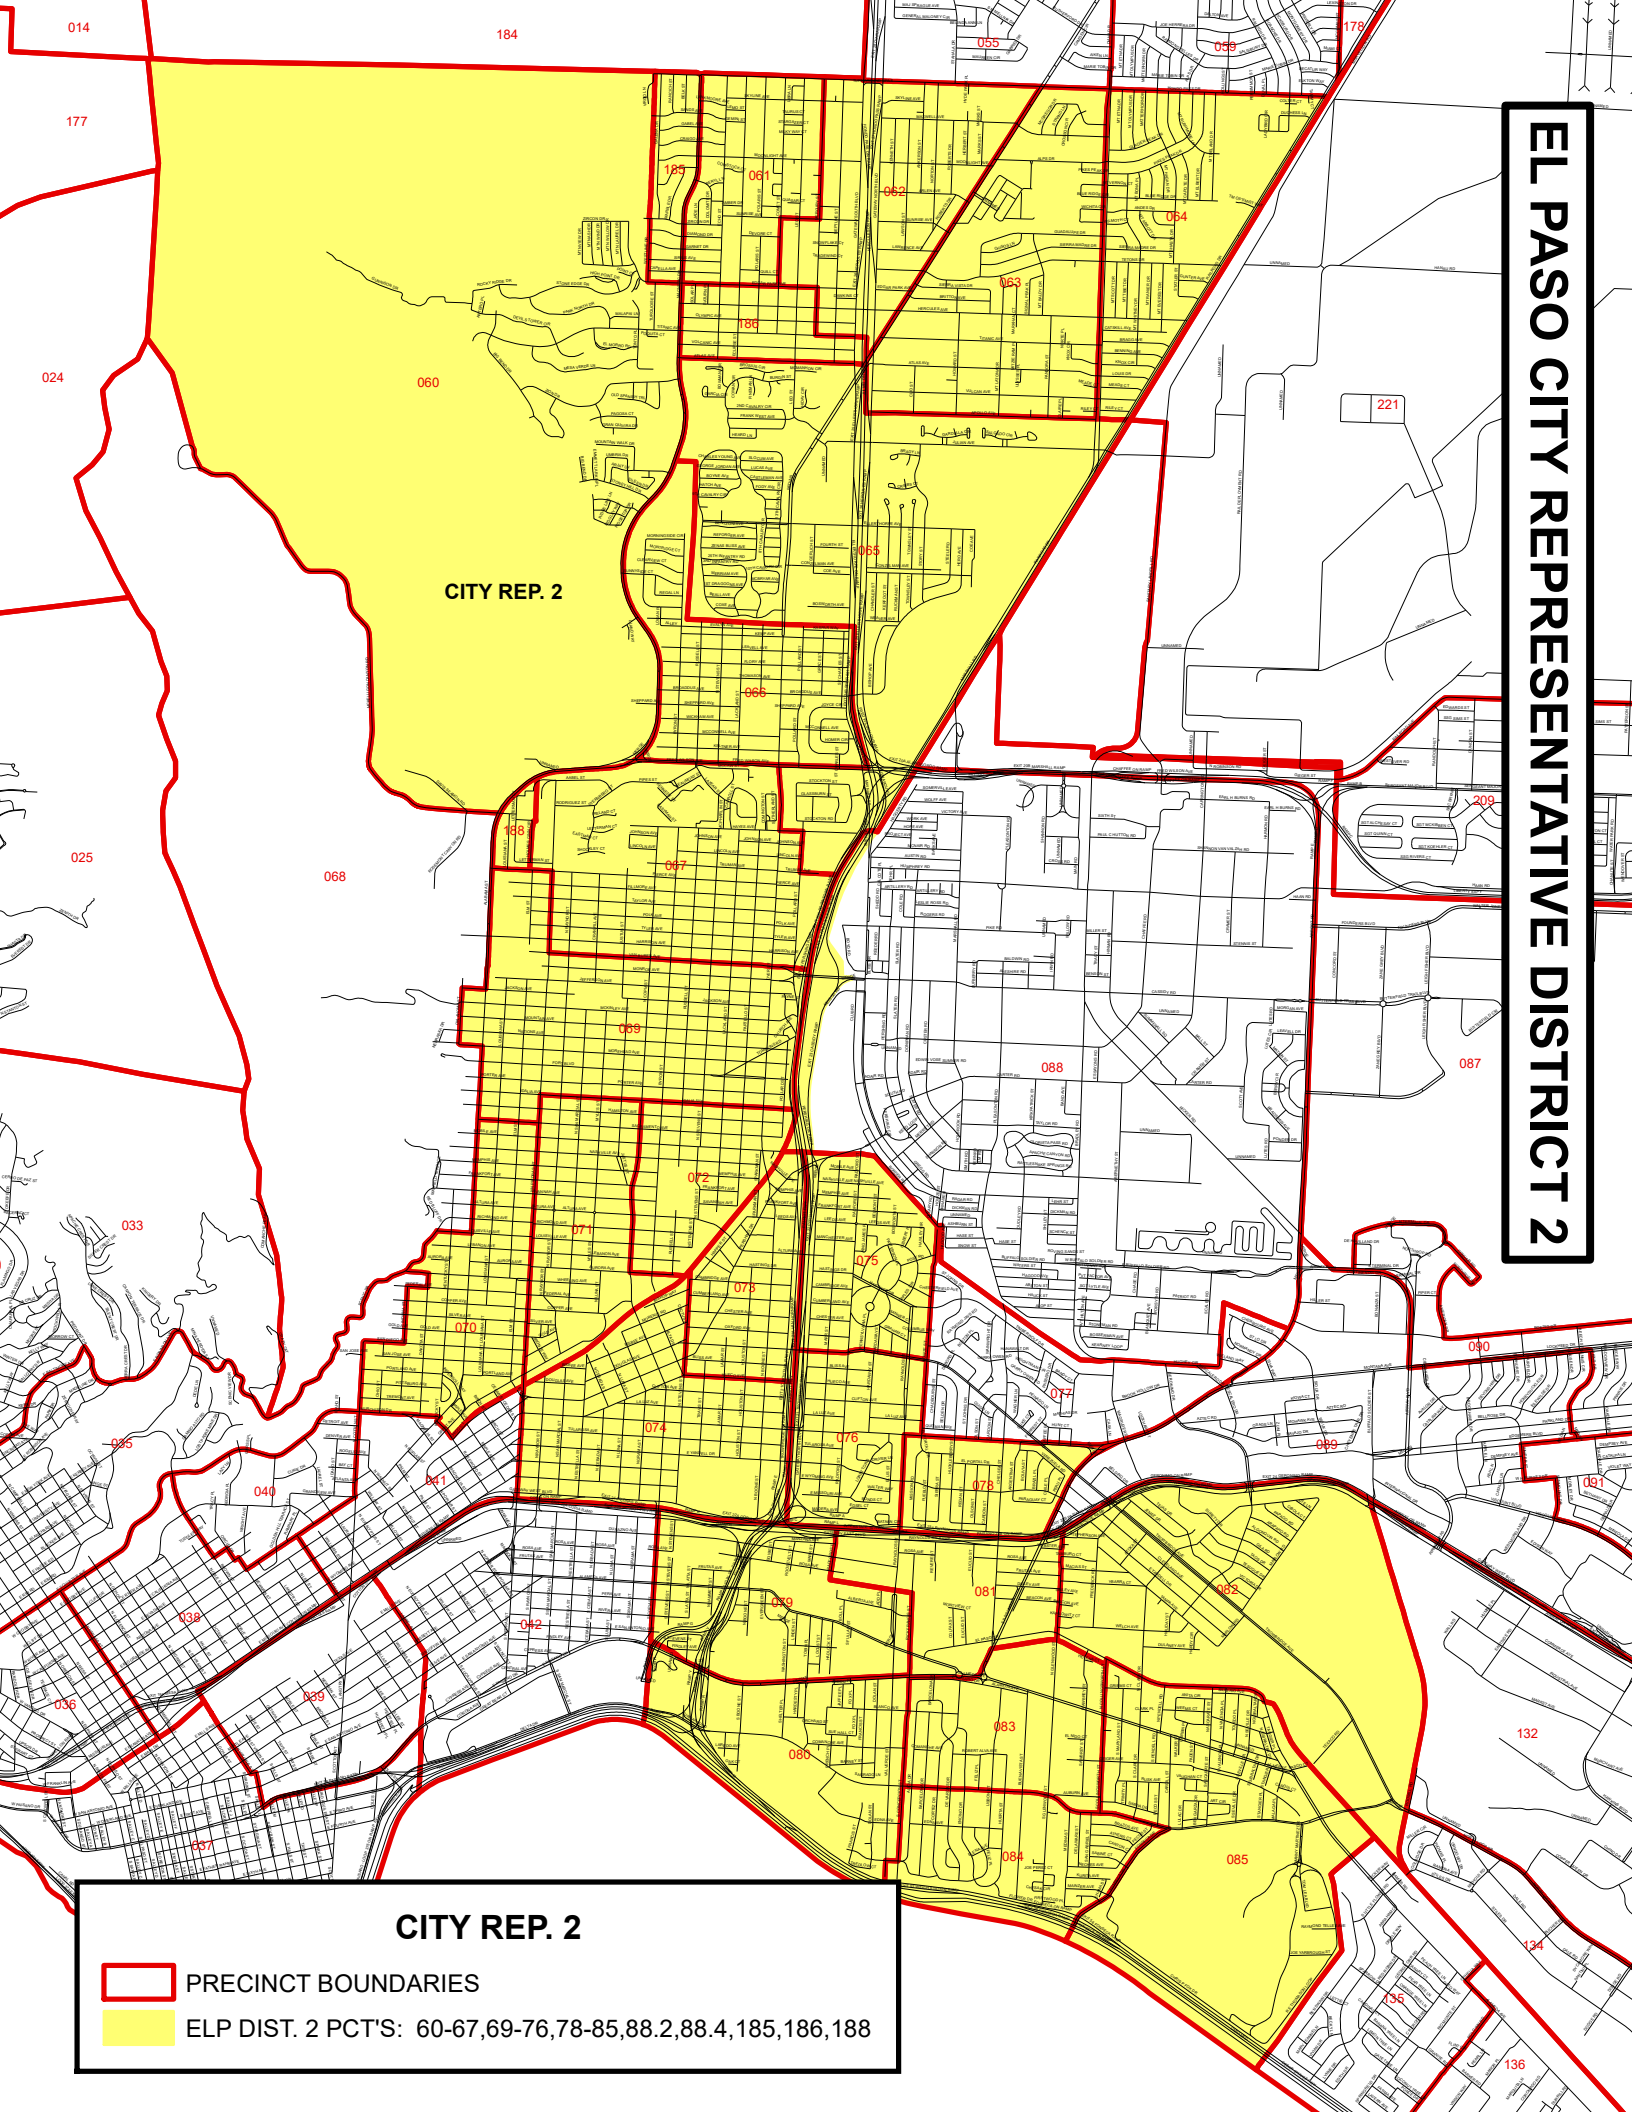

EL PASO CITY REPRESENTATIVE DISTRICT 2

CITY REP. 2

CITY REP. 2

-  PRECINCT BOUNDARIES
-  ELP DIST. 2 PCT'S: 60-67,69-76,78-85,88.2,88.4,185,186,188