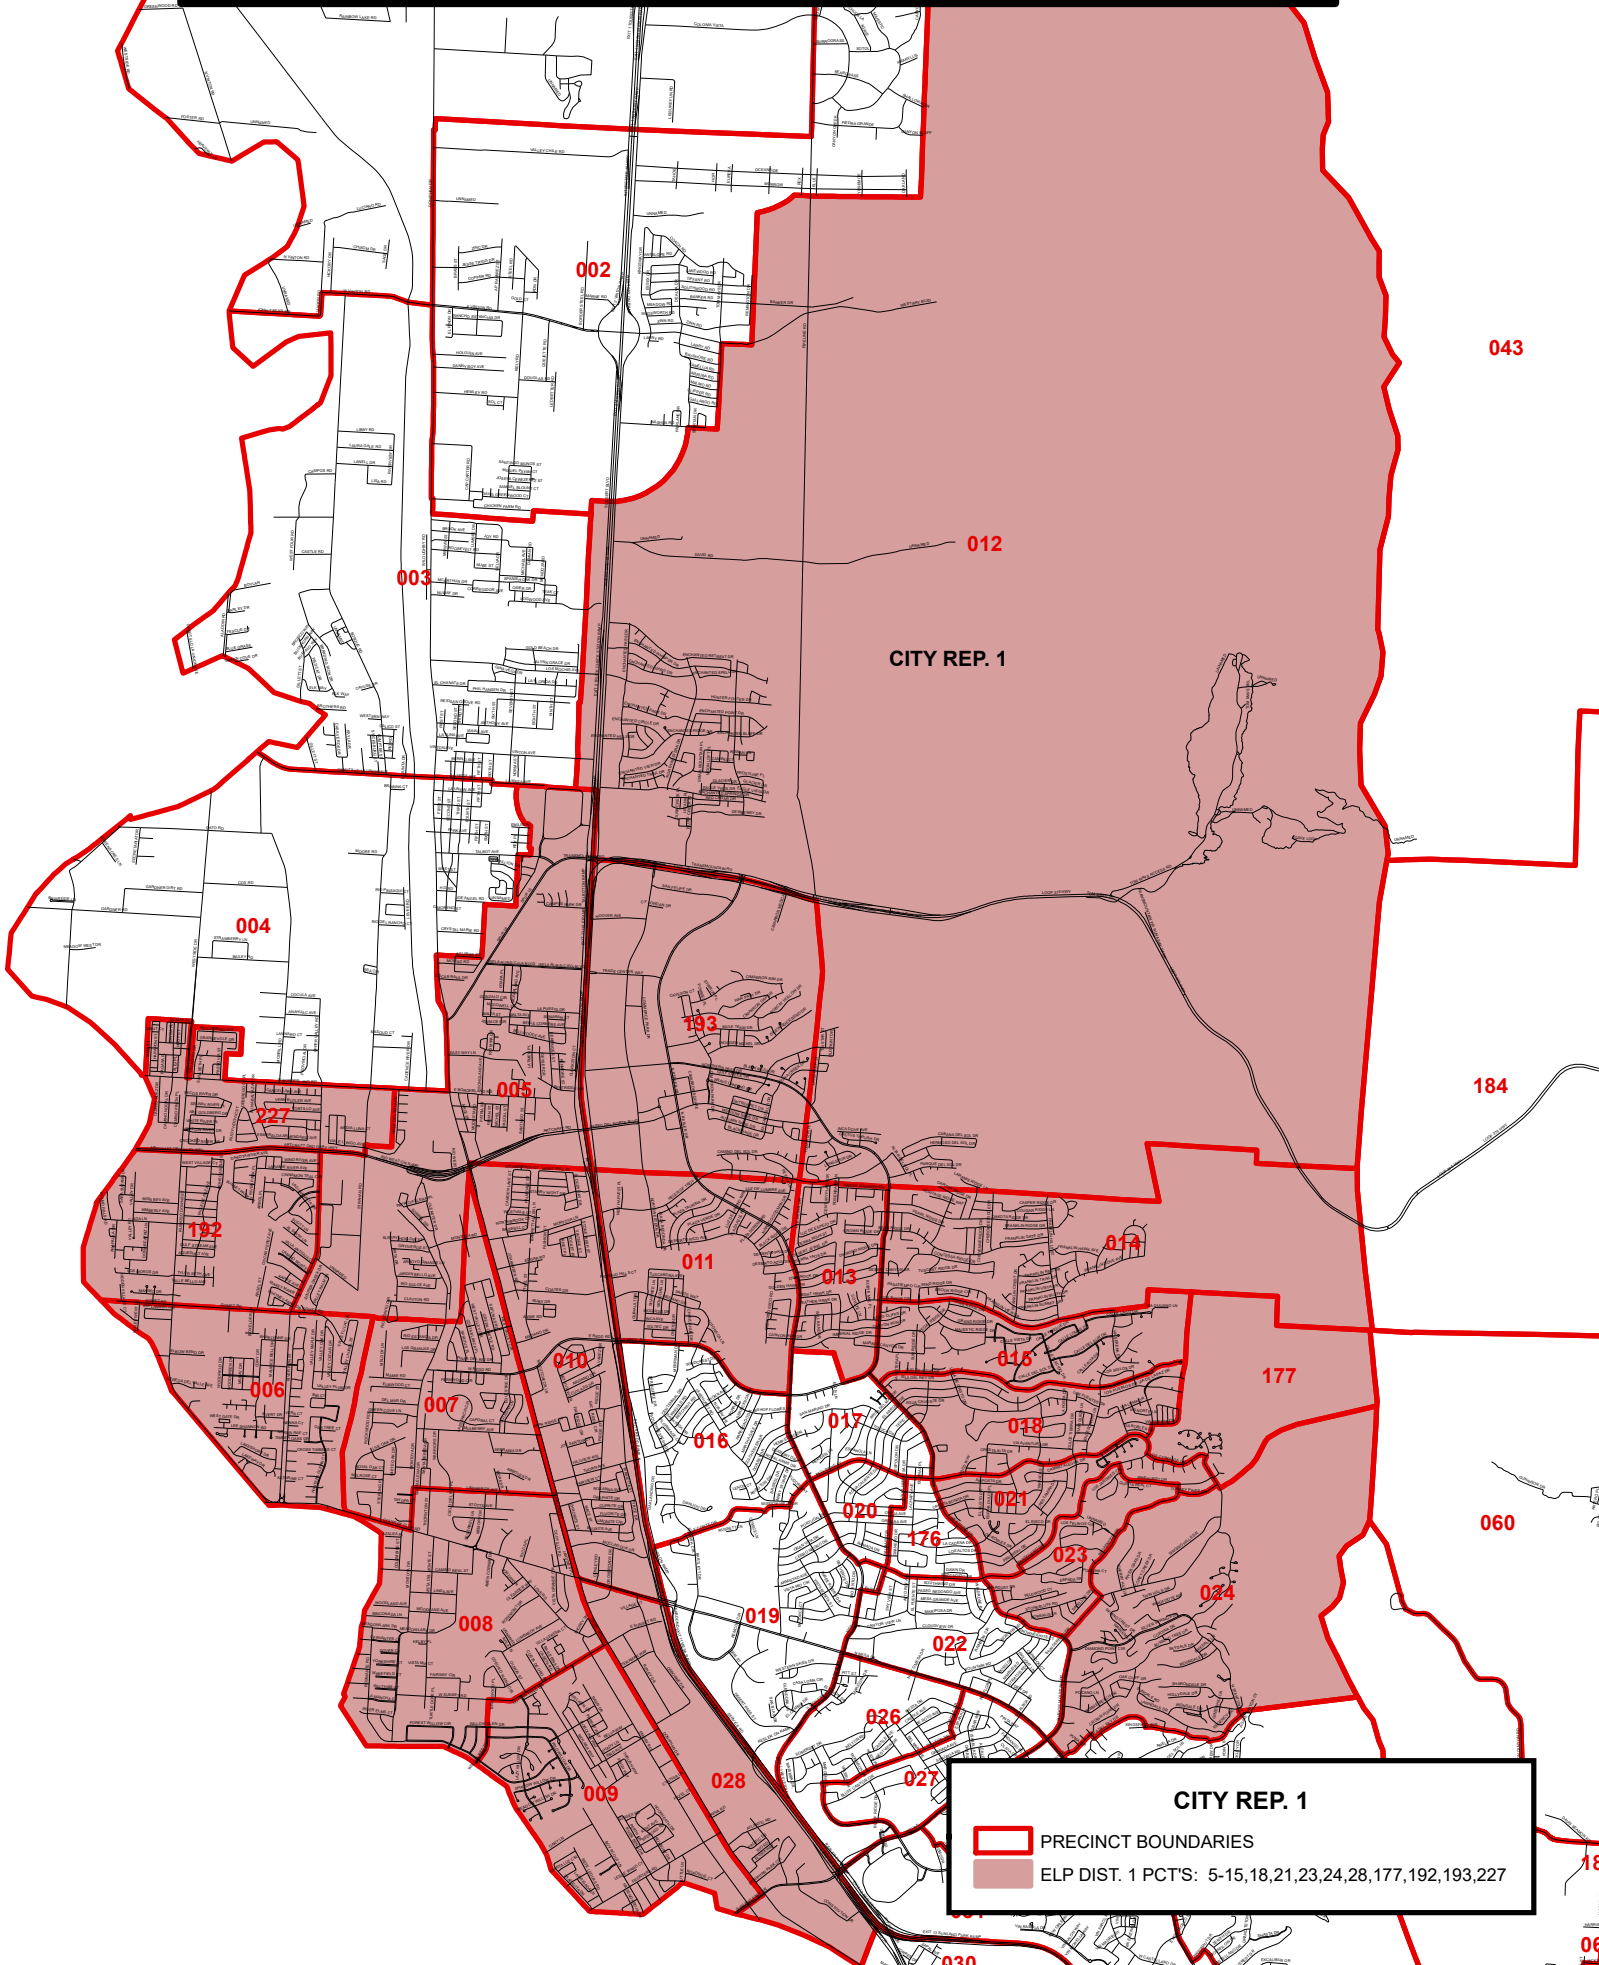

EL PASO CITY REPRESENTATIVE DISTRICT 1

CITY REP. 1

-  PRECINCT BOUNDARIES
-  ELP DIST. 1 PCTS: 5-15,18,21,23,24,28,177,192,193,227